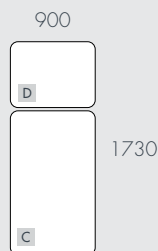

MODULAR EXAMPLES

All dimensions shown are millimetres.

KEY	DESCRIPTION	PRODUCT CODE	WIDTH	DEPTH	HEIGHT
A	Small Seat Sofa	SOF-ARUBA-BLK-SEAT-SM	1220	700	360
B	Large Backrest Sofa	SOF-ARUBA-BLK-BACK-LG	1200	500	560
C	Large Seat Sofa	SOF-ARUBA-BLK-SEAT-LG	900	1200	360
D	Small Backrest Sofa	SOF-ARUBA-BLK-BACK-SM	900	530	560

CONTACT US

To find out more information or place an order please contact us.

T. 1800 722 366

E. enquiries@globewest.com.au

Showrooms: Melbourne, Sydney, Brisbane, Adelaide and Perth.