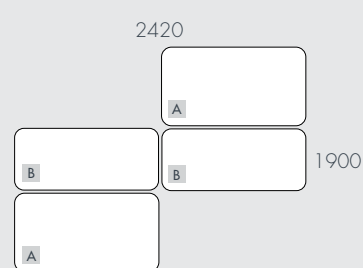

ARUBA BLOCK

COMPONENTS

MODULAR EXAMPLES

All dimensions shown are millimetres.

KEY	DESCRIPTION	PRODUCT CODE	WIDTH	DEPTH	HEIGHT
A	Small Seat Sofa	SOF-ARUBA-BLK-SEAT-SM	1220	700	360
B	Large Backrest Sofa	SOF-ARUBA-BLK-BACK-LG	1200	500	560
C	Large Seat Sofa	SOF-ARUBA-BLK-SEAT-LG	900	1200	360
D	Small Backrest Sofa	SOF-ARUBA-BLK-BACK-SM	900	530	560

CONTACT US

To find out more information or place an order please contact us.

T. 1800 722 366

E. enquiries@globewest.com.au

Showrooms: Melbourne, Sydney, Brisbane, Adelaide and Perth.