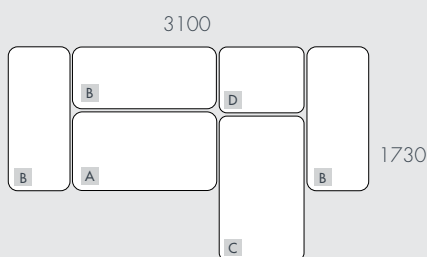

ARUBA BLOCK

COMPONENTS

MODULAR EXAMPLES

All dimensions shown are millimetres.

KEY	DESCRIPTION	PRODUCT CODE	WIDTH	DEPTH	HEIGHT
A	Small Seat Sofa	SOF-ARUBA-BLK-SEAT-SM	1220	700	360
B	Large Backrest Sofa	SOF-ARUBA-BLK-BACK-LG	1200	500	560
C	Large Seat Sofa	SOF-ARUBA-BLK-SEAT-LG	900	1200	360
D	Small Backrest Sofa	SOF-ARUBA-BLK-BACK-SM	900	530	560

CONTACT US

To find out more information or place an order please contact us.

T. 1800 722 366

E. enquiries@globewest.com.au

Showrooms: Melbourne, Sydney, Brisbane, Adelaide and Perth.