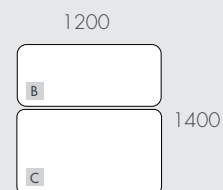

MODULAR EXAMPLES

All dimensions shown are millimetres.

KEY	DESCRIPTION	PRODUCT CODE	WIDTH	DEPTH	HEIGHT
A	Small Seat Sofa	SOF-ARUBA-BLK-SEAT-SM	1220	700	360
B	Large Backrest Sofa	SOF-ARUBA-BLK-BACK-LG	1200	500	560
C	Large Seat Sofa	SOF-ARUBA-BLK-SEAT-LG	900	1200	360
D	Small Backrest Sofa	SOF-ARUBA-BLK-BACK-SM	900	530	560

CONTACT US

To find out more information or place an order please contact us.

T. 1800 722 366

E. enquiries@globewest.com.au

Showrooms: Melbourne, Sydney, Brisbane, Adelaide and Perth.