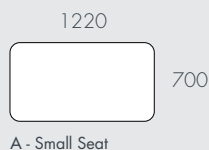

ARUBA BLOCK

COMPONENTS