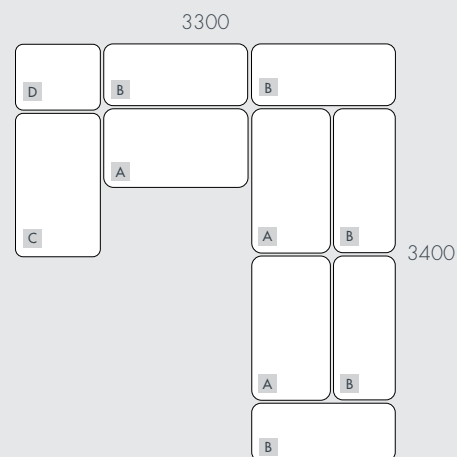

## NOTES

Modulars are ordered as separate units available in left (LFT) or right (RIT) facing orientation. As you stand in front of the sofa the arm will be in either the left of right side of the modular component. Please refer website for care instructions.

## MODULAR EXAMPLES

All dimensions shown are millimetres.

KEY	DESCRIPTION	PRODUCT CODE	WIDTH	DEPTH	HEIGHT
A	Small Seat Sofa	SOF-ARUBA-BLK-SEAT-SM	1220	700	360
B	Large Backrest Sofa	SOF-ARUBA-BLK-BACK-LG	1200	500	560
C	Large Seat Sofa	SOF-ARUBA-BLK-SEAT-LG	900	1200	360
D	Small Backrest Sofa	SOF-ARUBA-BLK-BACK-SM	900	530	560