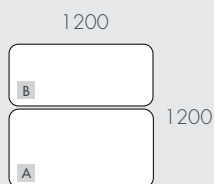

MODULAR EXAMPLES

All dimensions shown are millimetres.

KEY	DESCRIPTION	PRODUCT CODE	WIDTH	DEPTH	HEIGHT
A	Small Seat Sofa	SOF-ARUBA-BLK-SEAT-SM	1220	700	360
B	Large Backrest Sofa	SOF-ARUBA-BLK-BACK-LG	1200	500	560
C	Large Seat Sofa	SOF-ARUBA-BLK-SEAT-LG	900	1200	360
D	Small Backrest Sofa	SOF-ARUBA-BLK-BACK-SM	900	530	560

CONTACT US

To find out more information or place an order please contact us.

T. 1800 722 366

E. enquiries@globewest.com.au

Showrooms: Melbourne, Sydney, Brisbane, Adelaide and Perth.