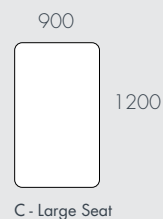

ARUBA BLOCK

COMPONENTS