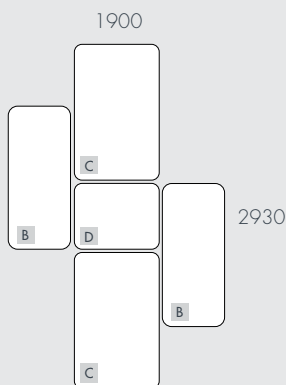

ARUBA BLOCK

COMPONENTS

MODULAR EXAMPLES

All dimensions shown are millimetres.

KEY	DESCRIPTION	PRODUCT CODE	WIDTH	DEPTH	HEIGHT
A	Small Seat Sofa	SOF-ARUBA-BLK-SEAT-SM	1220	700	360
B	Large Backrest Sofa	SOF-ARUBA-BLK-BACK-LG	1200	500	560
C	Large Seat Sofa	SOF-ARUBA-BLK-SEAT-LG	900	1200	360
D	Small Backrest Sofa	SOF-ARUBA-BLK-BACK-SM	900	530	560

CONTACT US

To find out more information or place an order please contact us.

T. 1800 722 366

E. enquiries@globewest.com.au

Showrooms: Melbourne, Sydney, Brisbane, Adelaide and Perth.