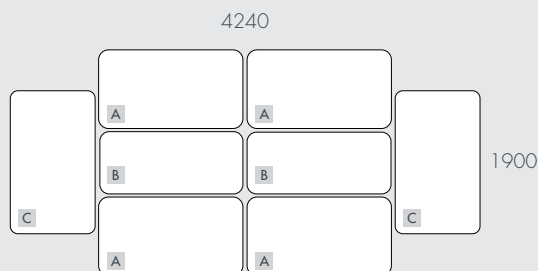

ARUBA BLOCK

COMPONENTS

MODULAR EXAMPLES

All dimensions shown are millimetres.

KEY	DESCRIPTION	PRODUCT CODE	WIDTH	DEPTH	HEIGHT
A	Small Seat Sofa	SOF-ARUBA-BLK-SEAT-SM	1220	700	360
B	Large Backrest Sofa	SOF-ARUBA-BLK-BACK-LG	1200	500	560
C	Large Seat Sofa	SOF-ARUBA-BLK-SEAT-LG	900	1200	360
D	Small Backrest Sofa	SOF-ARUBA-BLK-BACK-SM	900	530	560

CONTACT US

To find out more information or place an order please contact us.

T. 1800 722 366

E. enquiries@globewest.com.au

Showrooms: Melbourne, Sydney, Brisbane, Adelaide and Perth.