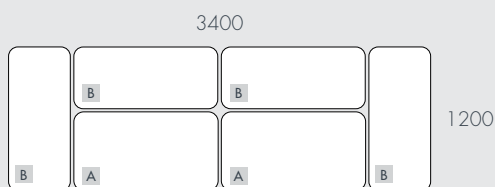

ARUBA BLOCK

COMPONENTS

MODULAR EXAMPLES

All dimensions shown are millimetres.

KEY	DESCRIPTION	PRODUCT CODE	WIDTH	DEPTH	HEIGHT
A	Small Seat Sofa	SOF-ARUBA-BLK-SEAT-SM	1220	700	360
B	Large Backrest Sofa	SOF-ARUBA-BLK-BACK-LG	1200	500	560
C	Large Seat Sofa	SOF-ARUBA-BLK-SEAT-LG	900	1200	360
D	Small Backrest Sofa	SOF-ARUBA-BLK-BACK-SM	900	530	560

CONTACT US

To find out more information or place an order please contact us.

T. 1800 722 366

E. enquiries@globewest.com.au

Showrooms: Melbourne, Sydney, Brisbane, Adelaide and Perth.