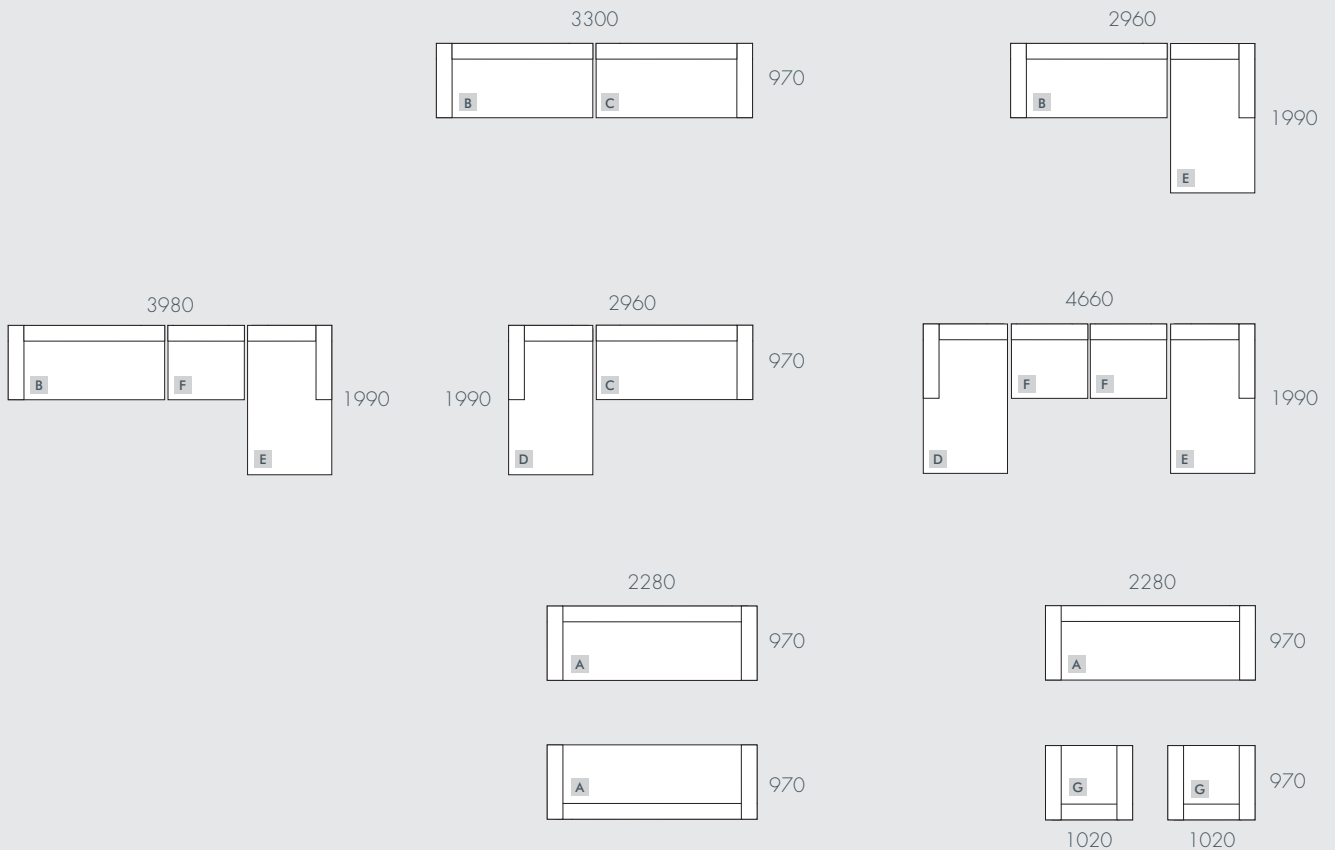

## DIMENSIONS

WIDTHS	Various
DEPTH	Various
SEAT HEIGHT	390mm

**COVERS** Non Removable

**PROFILE** Medium Cushion

**FILLING** High Density Foam, Dacron and Feather

**JOINING BRACKETS** Included

## NOTES

Modulars are ordered as separate units available in left (LFT) or right (RIT) facing orientation. As you stand in front of the sofa the arm will be in either the left of right side of the modular component. Please refer website for care instructions.

## MODULAR EXAMPLES

All dimensions shown are millimetres.

KEY	DESCRIPTION	PRODUCT CODE	WIDTH	DEPTH	HEIGHT
A	3 Seater	SOF-SID-SLCH3S	2280	970	730
B	2 Seater Left Arm	SOF-SID-SLCH2S-LFT	1650	970	730
C	2 Seater Right Arm	SOF-SID-SLCH2S-RIT	1650	970	730
D	Left Chaise	SOF-SID-SLCH-LFT-CHS	1310	1990	730
E	Right Chaise	SOF-SID-SLCH-RIT-CHS	1310	1990	730
F	Centre	SOF-SID-SLCH1S-CTR	1020	970	730
G	Sofa Chair	SOF-SID-SLCH1S	1260	970	730