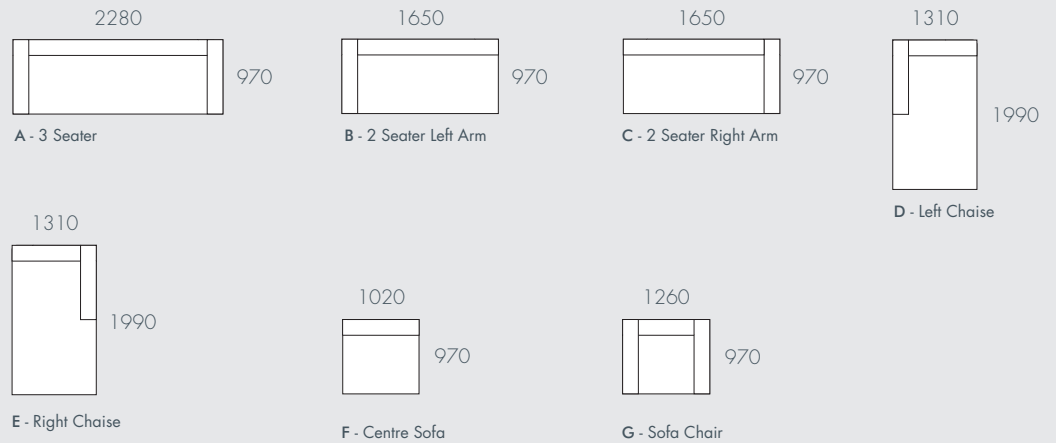

## DIMENSIONS

WIDTHS	Various
DEPTH	Various
SEAT HEIGHT	390mm

**COVERS** Non Removable

**PROFILE** Medium Cushion

**FILLING** High Density Foam, Dacron and Feather

**JOINING BRACKETS** Included

## COMPONENTS & CONFIGURATIONS

Please refer following page.

## NOTES

Modulars are ordered as separate units available in left (LFT) or right (RIT) facing orientation. As you stand in front of the sofa the arm will be in either the left of right side of the modular component. Please refer website for care instructions.

## MODULAR EXAMPLES

All dimensions shown are millimetres.

KEY	DESCRIPTION	PRODUCT CODE	WIDTH	DEPTH	HEIGHT
A	3 Seater	SOF-SID-SLCH3S	2280	970	730
B	2 Seater Left Arm	SOF-SID-SLCH2S-LFT	1650	970	730
C	2 Seater Right Arm	SOF-SID-SLCH2S-RIT	1650	970	730
D	Left Chaise	SOF-SID-SLCH-LFT-CHS	1310	1990	730
E	Right Chaise	SOF-SID-SLCH-RIT-CHS	1310	1990	730
F	Centre	SOF-SID-SLCH1S-CTR	1020	970	730
G	Sofa Chair	SOF-SID-SLCH1S	1260	970	730