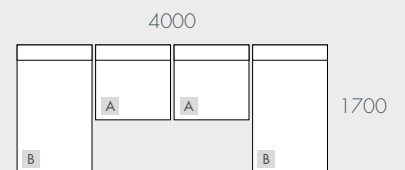

COMPONENTS & CONFIGURATIONS

Please refer following page.

NOTES

Modulars are ordered as separate units available in left (LFT) or right (RIT) facing orientation. As you stand in front of the sofa the arm will be in either the left or right side of the modular component. Please refer website for care instructions.

As product specifications sometimes change, please confirm with your GlobeWest salesperson before placing your order.

Gus* NEXUS

COMPONENTS

MODULAR EXAMPLES

All dimensions shown are millimetres.

KEY	DESCRIPTION	PRODUCT CODE	WIDTH	DEPTH	HEIGHT
A	Centre Sofa	SOF-GUS-NEX-CTR	1000	1000	710
B	Chaise Sofa	SOF-GUS-NEX-CHS	1000	1700	710