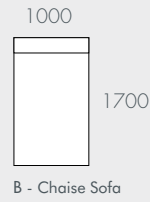

UPHOLSTERY COLOURS

Thea Moonstone (TMOO)

Thea Seasalt (TSLT)

UPHOLSTERY COLOUR

MATERIALS

Thea Moonstone	80% Polyester, 20% Acrylic
Thea Seasalt	80% Polyester, 20% Acrylic

DIMENSIONS

WIDTHS	1000mm
DEPTH	Various
SEAT HEIGHT	380mm

COVERS

Non-removable

PROFILE

Firm Cushion

FILLING

Foam

JOINING BRACKETS

Included

COMPONENTS & CONFIGURATIONS

Please refer following page.

NOTES

Modulars are ordered as separate units available in left (LFT) or right (RIT) facing orientation. As you stand in front of the sofa the arm will be in either the left or right side of the modular component. Please refer website for care instructions.

As product specifications sometimes change, please confirm with your GlobeWest salesperson before placing your order.

Gus* NEXUS

COMPONENTS

MODULAR EXAMPLES

All dimensions shown are millimetres.

KEY	DESCRIPTION	PRODUCT CODE	WIDTH	DEPTH	HEIGHT
A	Centre Sofa	SOF-GUS-NEX-CTR	1000	1000	710
B	Chaise Sofa	SOF-GUS-NEX-CHS	1000	1700	710