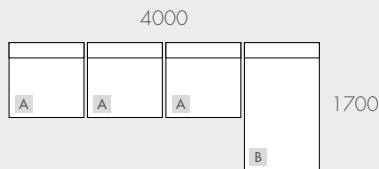

COMPONENTS & CONFIGURATIONS

Please refer following page.

NOTES

Modulars are ordered as separate units available in left (LFT) or right (RIT) facing orientation. As you stand in front of the sofa the arm will be in either the left or right side of the modular component. Please refer website for care instructions.

As product specifications sometimes change, please confirm with your GlobeWest salesperson before placing your order.

Gus* NEXUS

COMPONENTS

MODULAR EXAMPLES

All dimensions shown are millimetres.

KEY	DESCRIPTION	PRODUCT CODE	WIDTH	DEPTH	HEIGHT
A	Centre Sofa	SOF-GUS-NEX-CTR	1000	1000	710
B	Chaise Sofa	SOF-GUS-NEX-CHS	1000	1700	710