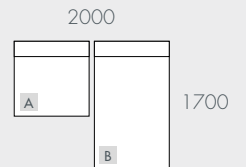

COMPONENTS & CONFIGURATIONS

Please refer following page.

NOTES

Modulars are ordered as separate units available in left (LFT) or right (RIT) facing orientation. As you stand in front of the sofa the arm will be in either the left or right side of the modular component. Please refer website for care instructions.

As product specifications sometimes change, please confirm with your GlobeWest salesperson before placing your order.

Gus* NEXUS

COMPONENTS

MODULAR EXAMPLES

All dimensions shown are millimetres.

KEY	DESCRIPTION	PRODUCT CODE	WIDTH	DEPTH	HEIGHT
A	Centre Sofa	SOF-GUS-NEX-CTR	1000	1000	710
B	Chaise Sofa	SOF-GUS-NEX-CHS	1000	1700	710