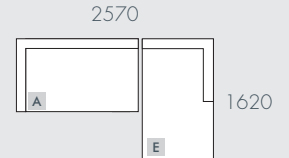

## COMPONENTS

A - 2 Seater Left Arm

B - 2 Seater Right Arm

C - 3 Seater Sofa

D - Left Chaise

E - Right Chaise

F - Ottoman

## MODULAR EXAMPLES

All dimensions shown are millimetres.

KEY	DESCRIPTION	PRODUCT CODE	WIDTH	DEPTH	HEIGHT
A	2 Seater Left Arm	SOF-FEL-PEB-2S-LFT	1620	950	670
B	2 Seater Right Arm	SOF-FEL-PEB-2S-RIT	1620	950	670
C	3 Seater Sofa	SOF-FEL-PEB-3S	2220	950	670
D	Left Chaise	SOF-FEL-PEB-LFT-CHS	950	1620	670
E	Right Chaise	SOF-FEL-PEB-RIT-CHS	950	1620	670
F	Ottoman	OTT-FEL-PEB	ø480	-	440