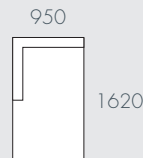

## COMPONENTS

A - 2 Seater Left Arm

B - 2 Seater Right Arm

C - 3 Seater Sofa

D - Left Chaise

E - Right Chaise

F - Ottoman

## MODULAR EXAMPLES

All dimensions shown are millimetres.

KEY	DESCRIPTION	PRODUCT CODE	WIDTH	DEPTH	HEIGHT
A	2 Seater Left Arm	SOF-FEL-PEB-2S-LFT	1620	950	670
B	2 Seater Right Arm	SOF-FEL-PEB-2S-RIT	1620	950	670
C	3 Seater Sofa	SOF-FEL-PEB-3S	2220	950	670
D	Left Chaise	SOF-FEL-PEB-LFT-CHS	950	1620	670
E	Right Chaise	SOF-FEL-PEB-RIT-CHS	950	1620	670
F	Ottoman	OTT-FEL-PEB	ø480	-	440