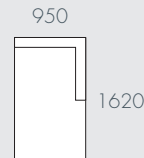

## COMPONENTS

A - 2 Seater Left Arm

B - 2 Seater Right Arm

C - 3 Seater Sofa

D - Left Chaise

E - Right Chaise

F - Ottoman

## MODULAR EXAMPLES

All dimensions shown are millimetres.

KEY	DESCRIPTION	PRODUCT CODE	WIDTH	DEPTH	HEIGHT
A	2 Seater Left Arm	SOF-FEL-PEB-2S-LFT	1620	950	670
B	2 Seater Right Arm	SOF-FEL-PEB-2S-RIT	1620	950	670
C	3 Seater Sofa	SOF-FEL-PEB-3S	2220	950	670
D	Left Chaise	SOF-FEL-PEB-LFT-CHS	950	1620	670
E	Right Chaise	SOF-FEL-PEB-RIT-CHS	950	1620	670
F	Ottoman	OTT-FEL-PEB	ø480	-	440