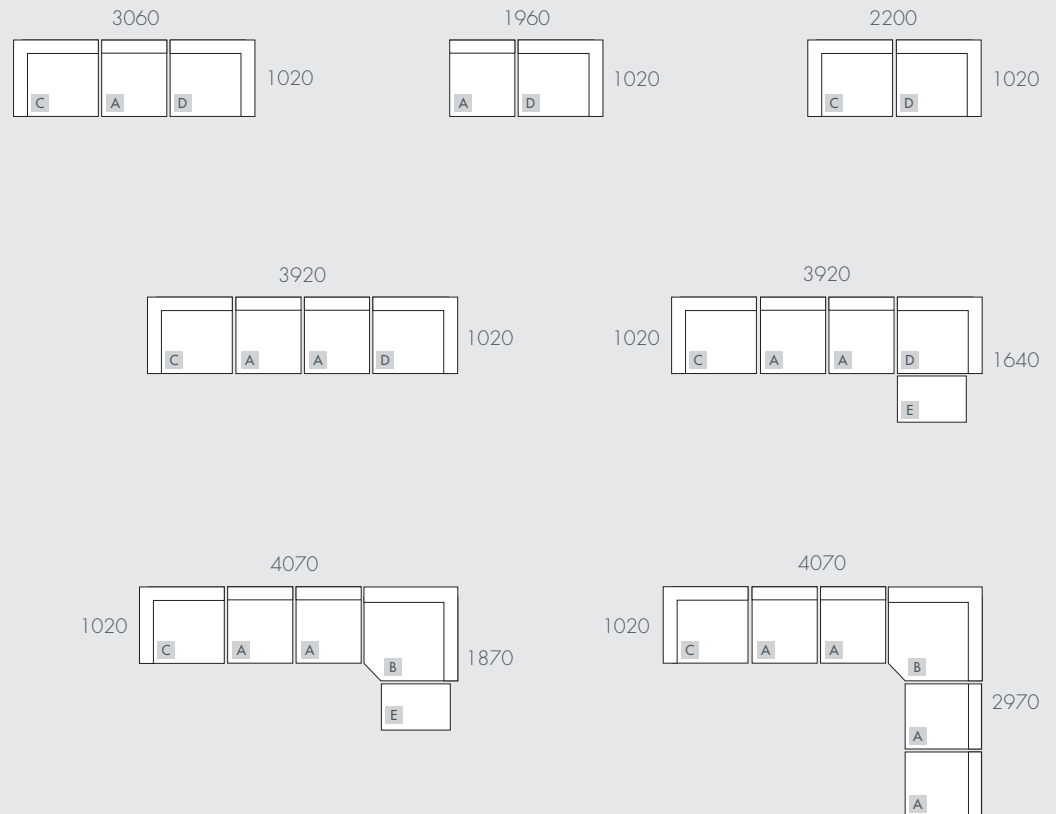

## UPHOLSTERY COLOURS

Luna Grey  
(LUNA)

DIMENSIONS	
WIDTHS	Various
DEPTH	Various
SEAT HEIGHT	390mm
ARM HEIGHT	590mm

COVERS	Removable
PROFILE	Medium Cushion
FILLING	Foam & Feather
LEG MATERIAL	Metal
JOINING BRACKETS	Included

## NOTES

Modulars are ordered as separate units available in left (LFT) or right (RIT) facing orientation. As you stand in front of the sofa the arm will be in either the left or right side of the modular component. Please refer website for care instructions.

## MODULAR EXAMPLES

All dimensions shown are millimetres.

KEY	DESCRIPTION	PRODUCT CODE	WIDTH	DEPTH	HEIGHT
A	1 Seater Centre	SOF-FEL-CRV1S-CTR	860	1020	650
B	Corner Sofa	SOF-FEL-CRV-CNR	1250	1250	650
C	1 Seater Left Arm	SOF-FEL-CRV1S-LFT	1100	1020	650
D	1 Seater Right Arm	SOF-FEL-CRV1S-RIT	1100	1020	650
E	Ottoman	SOF-FEL-CRV-OTT	920	620	400