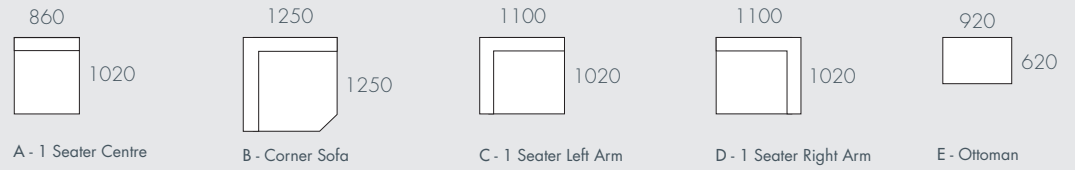

FELIX CURVE

COMPONENTS