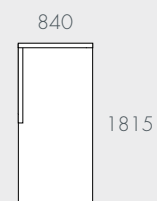

# CABANA LINK

## COMPONENTS

A - 2 Seater Left

B - 2 Seater Right

C - Left Chaise

D - Right Chaise