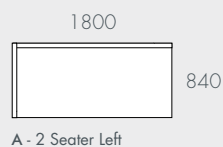

CABANA LINK

COMPONENTS

A - 2 Seater Left