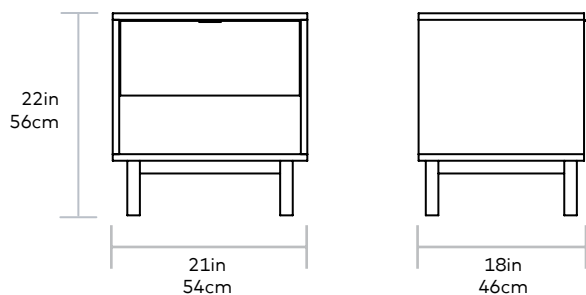

Belmont End Table

FINISH > Walnut

BASE > Solid Wood with Walnut Finish

The Belmont End Table is an architecturally inspired storage design that features the natural beauty of walnut. The Belmont's design incorporates an open space for books and magazines and a drawer for tucking away smaller objects. The End Table is part of the Belmont Storage Series, matching perfectly with the Belmont Media Stand and Credenza.