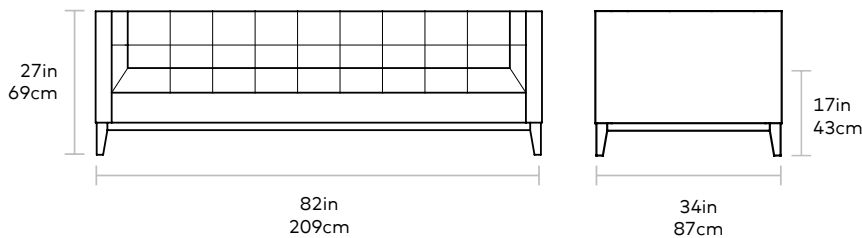

Atwood Sofa

Seat Height 17in | 43cm
Seat Depth 22in | 56cm

UPHOLSTERY > Fabric
BASE > Solid Wood Walnut Finish

The Atwood Sofa is a tailored design which features a blind-tufted seat, back, and arms, along with piping details which lend to a clean, sophisticated look. The solid wood perimeter base is walnut finish with tapered legs. Made with FSC-Certified wood in support of responsible forest management. The Atwood is also available as a chair or sectional.