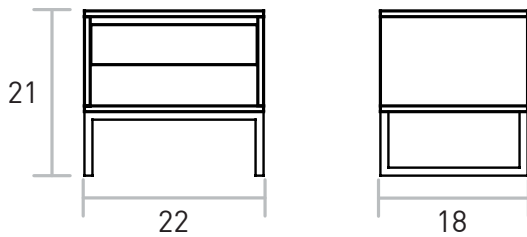

Annex End Table

FINISH → Walnut
BASE → Stainless Steel

A new addition to the Gus* Modern Annex Series, which includes a credenza, cabinet, and media stand, the Annex End Table is a modern accent that contrasts warm walnut grain with a simple, stainless steel base. The self-closing drawer has a recessed handle, and the design incorporates an open cavity below to store and display books and magazines.