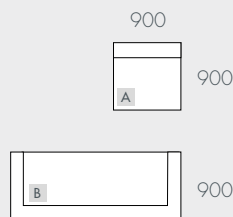

As product specifications sometimes change, please confirm with your GlobeWest salesperson before placing your order.

VITTORIA OLIVE

COMPONENTS

A - 1 Seater Armless Sofa

B - 3 Seater Sofa

C - Corner Sofa

D - 2 Seater Left Arm

E - 2 Seater Right Arm

MODULAR EXAMPLES

All dimensions shown are millimetres.

KEY	DESCRIPTION	PRODUCT CODE	WIDTH	DEPTH	HEIGHT
A	1 Seater Armless Sofa	SOF-VIT-OLI1S	900	900	670
B	3 Seater Sofa	SOF-VIT-OLI3S	2260	900	670
C	Corner Sofa	SOF-VIT-OLI-CNR	900	900	670
D	2 Seater Left Arm	SOF-VIT-OLI-2S-LFT	1690	900	670
E	2 Seater Right Arm	SOF-VIT-OLI-2S-RIT	1690	900	670