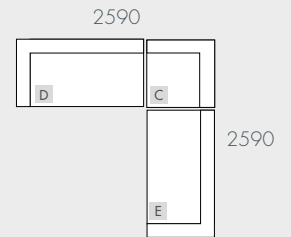

As product specifications sometimes change, please confirm with your GlobeWest salesperson before placing your order.

VITTORIA OLIVE

COMPONENTS

A - 1 Seater Armless Sofa

B - 3 Seater Sofa

C - Corner Sofa

D - 2 Seater Left Arm

E - 2 Seater Right Arm

MODULAR EXAMPLES

All dimensions shown are millimetres.

KEY	DESCRIPTION	PRODUCT CODE	WIDTH	DEPTH	HEIGHT
A	1 Seater Armless Sofa	SOF-VIT-OLI1S	900	900	670
B	3 Seater Sofa	SOF-VIT-OLI3S	2260	900	670
C	Corner Sofa	SOF-VIT-OLI-CNR	900	900	670
D	2 Seater Left Arm	SOF-VIT-OLI-2S-LFT	1690	900	670
E	2 Seater Right Arm	SOF-VIT-OLI-2S-RIT	1690	900	670