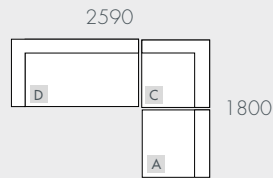

As product specifications sometimes change, please confirm with your GlobeWest salesperson before placing your order.

VITTORIA OLIVE

COMPONENTS

A - 1 Seater Armless Sofa

B - 3 Seater Sofa

C - Corner Sofa

D - 2 Seater Left Arm

E - 2 Seater Right Arm

MODULAR EXAMPLES

All dimensions shown are millimetres.

KEY	DESCRIPTION	PRODUCT CODE	WIDTH	DEPTH	HEIGHT
A	1 Seater Armless Sofa	SOF-VIT-OLI1S	900	900	670
B	3 Seater Sofa	SOF-VIT-OLI3S	2260	900	670
C	Corner Sofa	SOF-VIT-OLI-CNR	900	900	670
D	2 Seater Left Arm	SOF-VIT-OLI-2S-LFT	1690	900	670
E	2 Seater Right Arm	SOF-VIT-OLI-2S-RIT	1690	900	670