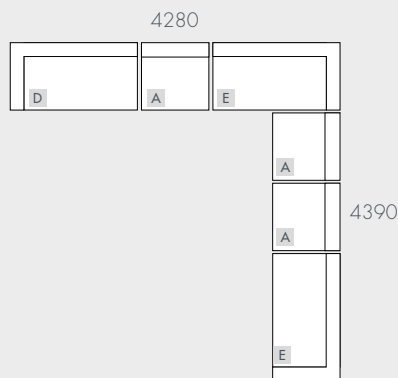

As product specifications sometimes change, please confirm with your GlobeWest salesperson before placing your order.

VITTORIA OLIVE

COMPONENTS

A - 1 Seater Armless Sofa

B - 3 Seater Sofa

C - Corner Sofa

D - 2 Seater Left Arm

E - 2 Seater Right Arm

MODULAR EXAMPLES

All dimensions shown are millimetres.

KEY	DESCRIPTION	PRODUCT CODE	WIDTH	DEPTH	HEIGHT
A	1 Seater Armless Sofa	SOF-VIT-OLI1S	900	900	670
B	3 Seater Sofa	SOF-VIT-OLI3S	2260	900	670
C	Corner Sofa	SOF-VIT-OLI-CNR	900	900	670
D	2 Seater Left Arm	SOF-VIT-OLI-2S-LFT	1690	900	670
E	2 Seater Right Arm	SOF-VIT-OLI-2S-RIT	1690	900	670