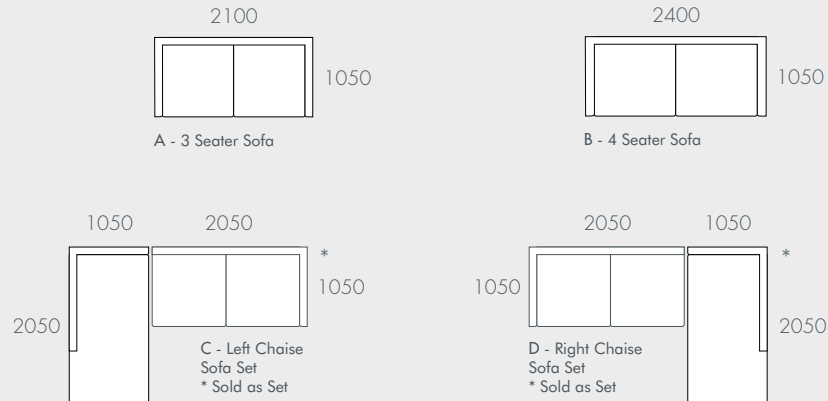

UPHOLSTERY COLOURS

Cement
(CEM)

Carbon Grey
(CBGY)

| DIMENSIONS | |
|-------------|---------|
| WIDTHS | Various |
| DEPTH | Various |
| SEAT HEIGHT | 410mm |
| ARM HEIGHT | 650mm |

| | |
|------------------|----------------|
| COVERS | Removable |
| PROFILE | Medium Cushion |
| FILLING | Foam & Feather |
| LEG MATERIAL | Solid Ash |
| JOINING BRACKETS | Included |

COMPONENTS & CONFIGURATIONS

Please refer following page.

NOTES

Modulars are ordered as separate units available in left (LFT) or right (RIT) facing orientation. As you stand in front of the sofa the arm will be in either the left or right side of the modular component. Please refer website for care instructions and further specifications.

As product specifications sometimes change, please confirm with your GlobeWest salesperson before placing your order.

VITTORIA LUISA

COMPONENTS

MODULAR EXAMPLES

All dimensions shown are millimetres.

| KEY | DESCRIPTION | PRODUCT CODE | WIDTH | DEPTH | HEIGHT |
|-----|-----------------------|-------------------------|-------|-------|--------|
| A | 3 Seater Sofa | SOF-VIT-LUI3S | 2100 | 1050 | 650 |
| B | 4 Seater Sofa | SOF-VIT-LUI4S | 2400 | 1050 | 650 |
| C | Left Chaise Sofa Set | SOF-VIT-LUI-LFT-CHS-SET | 2050 | 1050 | 650 |
| | | *Sold as Set | 1050 | 2050 | 650 |
| D | Right Chaise Sofa Set | SOF-VIT-LUI-RIT-CHS-SET | 2050 | 1050 | 650 |
| | | *Sold as Set | 1050 | 2050 | 650 |