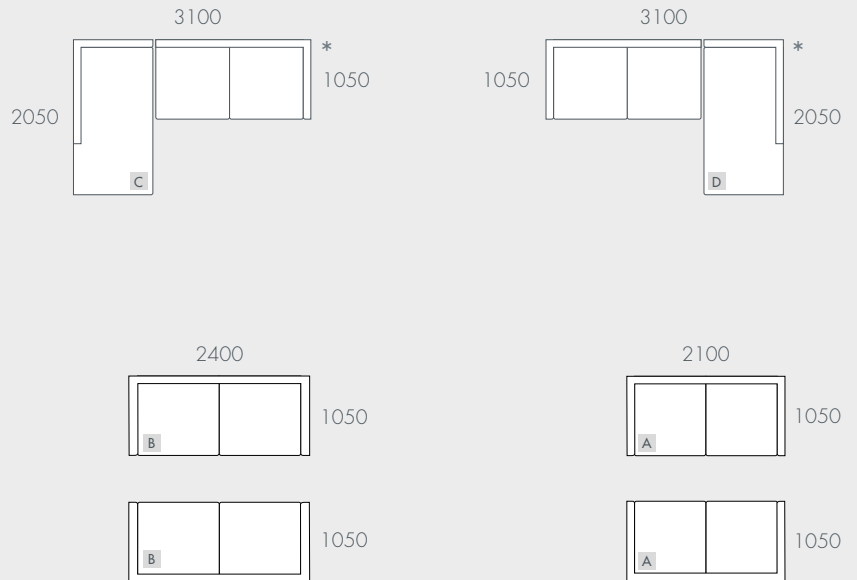

UPHOLSTERY COLOURS

Cement
(CEM)

Carbon Grey
(CBGY)

| DIMENSIONS | |
|-------------|---------|
| WIDTHS | Various |
| DEPTH | Various |
| SEAT HEIGHT | 410mm |
| ARM HEIGHT | 650mm |

| | |
|------------------|----------------|
| COVERS | Removable |
| PROFILE | Medium Cushion |
| FILLING | Foam & Feather |
| LEG MATERIAL | Solid Ash |
| JOINING BRACKETS | Included |

COMPONENTS & CONFIGURATIONS

Please refer following page.

NOTES

Modulars are ordered as separate units available in left (LFT) or right (RIT) facing orientation. As you stand in front of the sofa the arm will be in either the left or right side of the modular component. Please refer website for care instructions and further specifications.

As product specifications sometimes change, please confirm with your GlobeWest salesperson before placing your order.

VITTORIA LUISA

COMPONENTS

MODULAR EXAMPLES

All dimensions shown are millimetres.

| KEY | DESCRIPTION | PRODUCT CODE | WIDTH | DEPTH | HEIGHT |
|-----|-----------------------|-------------------------|-------|-------|--------|
| A | 3 Seater Sofa | SOF-VIT-LUI3S | 2100 | 1050 | 650 |
| B | 4 Seater Sofa | SOF-VIT-LUI4S | 2400 | 1050 | 650 |
| C | Left Chaise Sofa Set | SOF-VIT-LUI-LFT-CHS-SET | 2050 | 1050 | 650 |
| | | *Sold as Set | 1050 | 2050 | 650 |
| D | Right Chaise Sofa Set | SOF-VIT-LUI-RIT-CHS-SET | 2050 | 1050 | 650 |
| | | *Sold as Set | 1050 | 2050 | 650 |