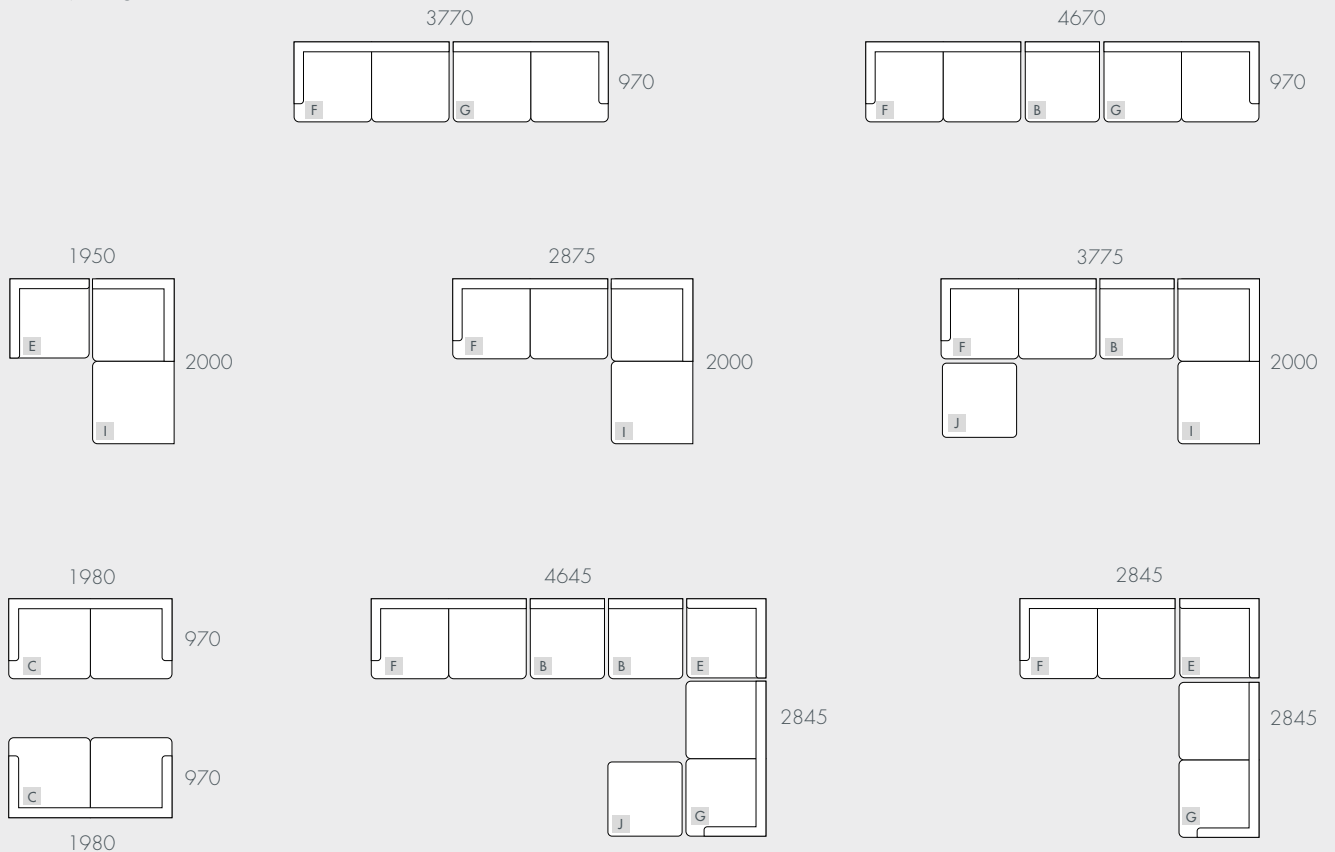

UPHOLSTERY COLOUR	MATERIALS	LEG COLOUR
Quarry Grey	100% Polyester	Natural
Stone	100% Polyester	Natural
Pavement	70% Polyester, 30% Acrylic	Natural

DIMENSIONS	
WIDTHS	Various
DEPTH	Various
SEAT HEIGHT	370mm
ARM HEIGHT	630mm

UPHOLSTERY COLOURS

Quarry Grey
(QUGRY)

Stone
(STN)

Pavement
(PAV)

COMPONENTS & CONFIGURATIONS

Please refer following page.

NOTES

Modulars are ordered as separate units available in left (LFT) or right (RIT) facing orientation. As you stand in front of the sofa the arm will be in either the left or right side of the modular component. Please refer website for care instructions.

As product specifications sometimes change, please confirm with your GlobeWest salesperson before placing your order.

VITTORIA IRIS

COMPONENTS

MODULAR EXAMPLES

All dimensions shown are millimetres.

KEY	DESCRIPTION	PRODUCT CODE	WIDTH	DEPTH	HEIGHT
A	1 Seater Sofa	SOF-VIT-IRIS1S	910	970	740
B	1 Seater Centre Sofa	SOF-VIT-IRIS1S-CTR	900	970	740
C	3 Seater Sofa	SOF-VIT-IRIS3S	1980	970	740
D	4 Seater Sofa	SOF-VIT-IRIS4S	2450	970	740
E	Corner Sofa	SOF-VIT-IRIS-CNR	960	960	740
F	2 Seater Left Arm	SOF-VIT-IRIS2S-LFT	1885	970	740
G	2 Seater Right Arm	SOF-VIT-IRIS2S-RIT	1885	970	740
H	Left Chaise	SOF-VIT-IRIS-LFT-CHS	990	2000	740
I	Right Chaise	SOF-VIT-IRIS-RIT-CHS	990	2000	740
J	Ottoman	SOF-VIT-IRIS-OTT	900	900	400