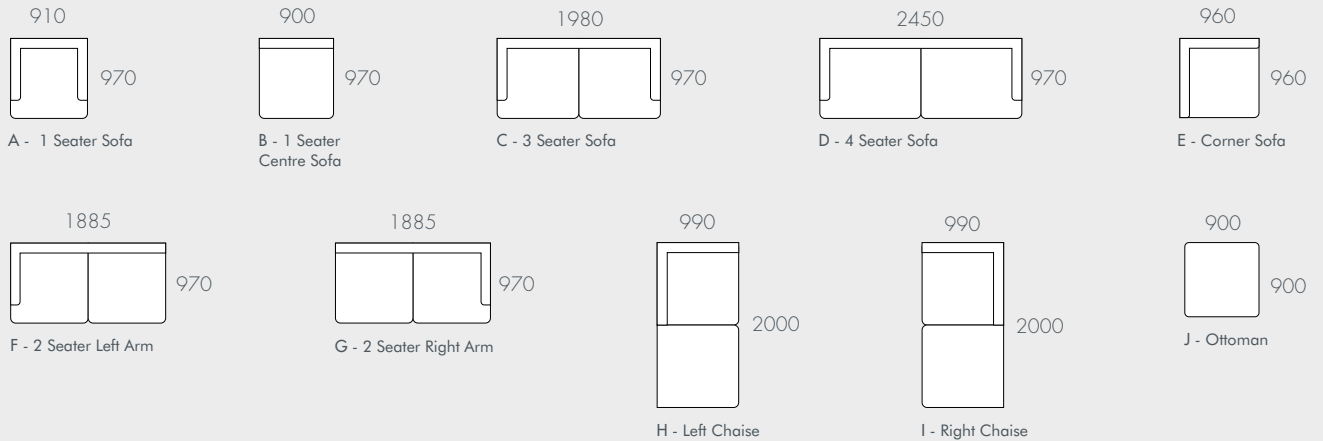

UPHOLSTERY COLOUR	MATERIALS	LEG COLOUR
Quarry Grey	100% Polyester	Natural
Stone	100% Polyester	Natural
Pavement	70% Polyester, 30% Acrylic	Natural

DIMENSIONS	
WIDTHS	Various
DEPTH	Various
SEAT HEIGHT	370mm
ARM HEIGHT	630mm

UPHOLSTERY COLOURS

Quarry Grey
(QUGRY)

Stone
(STN)

Pavement
(PAV)

COMPONENTS & CONFIGURATIONS

Please refer following page.

NOTES

Modulars are ordered as separate units available in left (LFT) or right (RIT) facing orientation. As you stand in front of the sofa the arm will be in either the left or right side of the modular component. Please refer website for care instructions.

As product specifications sometimes change, please confirm with your GlobeWest salesperson before placing your order.

VITTORIA IRIS

COMPONENTS

MODULAR EXAMPLES

All dimensions shown are millimetres.

KEY	DESCRIPTION	PRODUCT CODE	WIDTH	DEPTH	HEIGHT
A	1 Seater Sofa	SOF-VIT-IRIS1S	910	970	740
B	1 Seater Centre Sofa	SOF-VIT-IRIS1S-CTR	900	970	740
C	3 Seater Sofa	SOF-VIT-IRIS3S	1980	970	740
D	4 Seater Sofa	SOF-VIT-IRIS4S	2450	970	740
E	Corner Sofa	SOF-VIT-IRIS-CNR	960	960	740
F	2 Seater Left Arm	SOF-VIT-IRIS2S-LFT	1885	970	740
G	2 Seater Right Arm	SOF-VIT-IRIS2S-RIT	1885	970	740
H	Left Chaise	SOF-VIT-IRIS-LFT-CHS	990	2000	740
I	Right Chaise	SOF-VIT-IRIS-RIT-CHS	990	2000	740
J	Ottoman	SOF-VIT-IRIS-OTT	900	900	400