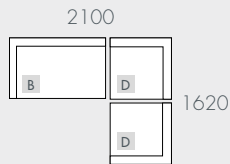

JOINING BRACKETS	Included
------------------	----------

UPHOLSTERY COLOUR FRAME COLOUR

Coal Charcoal
(COAL/CHA)

Oyster White
(OYT/WH)

COMPONENTS & CONFIGURATIONS

Please refer following page.

NOTES

Modulars are ordered as separate units available in left (LFT) or right (RIT) facing orientation. As you stand in front of the sofa the arm will be in either the left or right side of the modular component. Please refer website for care instructions.

As product specifications sometimes change, please confirm with your GlobeWest salesperson before placing your order.

VILLA ROPE

COMPONENTS

MODULAR EXAMPLES

All dimensions shown are millimetres.

KEY	DESCRIPTION	PRODUCT CODE	WIDTH	DEPTH	HEIGHT
A	1 Seater Sofa	SOF-VILLA-ROP-1S	760	810	710
B	2 Seater Left Arm	SOF-VILLA-ROP-2S-LFT	1280	810	700
C	2 Seater Right Arm	SOF-VILLA-ROP-2S-RIT	1280	810	700
D	Corner Sofa	SOF-VILLA-ROP-CNR	820	810	710