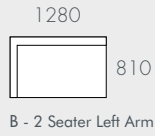

JOINING BRACKETS	Included
------------------	----------

UPHOLSTERY COLOUR FRAME COLOUR

Coal Charcoal
(COAL/CHA)

Oyster White
(OYT/WH)

COMPONENTS & CONFIGURATIONS

Please refer following page.

NOTES

Modulars are ordered as separate units available in left (LFT) or right (RIT) facing orientation. As you stand in front of the sofa the arm will be in either the left or right side of the modular component. Please refer website for care instructions.

As product specifications sometimes change, please confirm with your GlobeWest salesperson before placing your order.

VILLA ROPE

COMPONENTS

MODULAR EXAMPLES

All dimensions shown are millimetres.

KEY	DESCRIPTION	PRODUCT CODE	WIDTH	DEPTH	HEIGHT
A	1 Seater Sofa	SOF-VILLA-ROP-1S	760	810	710
B	2 Seater Left Arm	SOF-VILLA-ROP-2S-LFT	1280	810	700
C	2 Seater Right Arm	SOF-VILLA-ROP-2S-RIT	1280	810	700
D	Corner Sofa	SOF-VILLA-ROP-CNR	820	810	710