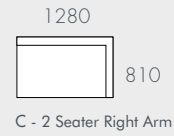

UPHOLSTERY COLOUR	MATERIALS	FRAME COLOUR
Coal	Sunproof Outdoor Fabric (100% Olefin)	Charcoal
Oyster	Sunproof Outdoor Fabric (100% Olefin)	White

DIMENSIONS	
WIDTHS	Various
DEPTH	Various
SEAT HEIGHT	255mm
ARM HEIGHT	570mm

JOINING BRACKETS	Included
------------------	----------

UPHOLSTERY COLOUR FRAME COLOUR

Coal Charcoal
(COAL/CHA)

Oyster White
(OYT/WH)

COMPONENTS & CONFIGURATIONS

Please refer following page.

NOTES

Modulars are ordered as separate units available in left (LFT) or right (RIT) facing orientation. As you stand in front of the sofa the arm will be in either the left or right side of the modular component. Please refer website for care instructions.

As product specifications sometimes change, please confirm with your GlobeWest salesperson before placing your order.

VILLA ROPE

COMPONENTS

MODULAR EXAMPLES

All dimensions shown are millimetres.

KEY	DESCRIPTION	PRODUCT CODE	WIDTH	DEPTH	HEIGHT
A	1 Seater Sofa	SOF-VILLA-ROP-1S	760	810	710
B	2 Seater Left Arm	SOF-VILLA-ROP-2S-LFT	1280	810	700
C	2 Seater Right Arm	SOF-VILLA-ROP-2S-RIT	1280	810	700
D	Corner Sofa	SOF-VILLA-ROP-CNR	820	810	710