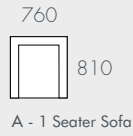

JOINING BRACKETS	Included
------------------	----------

UPHOLSTERY COLOUR FRAME COLOUR

Coal Charcoal
(COAL/CHA)

Oyster White
(OYT/WH)

COMPONENTS & CONFIGURATIONS

Please refer following page.

NOTES

Modulars are ordered as separate units available in left (LFT) or right (RIT) facing orientation. As you stand in front of the sofa the arm will be in either the left or right side of the modular component. Please refer website for care instructions.

As product specifications sometimes change, please confirm with your GlobeWest salesperson before placing your order.

VILLA ROPE

COMPONENTS

MODULAR EXAMPLES

All dimensions shown are millimetres.

KEY	DESCRIPTION	PRODUCT CODE	WIDTH	DEPTH	HEIGHT
A	1 Seater Sofa	SOF-VILLA-ROP-1S	760	810	710
B	2 Seater Left Arm	SOF-VILLA-ROP-2S-LFT	1280	810	700
C	2 Seater Right Arm	SOF-VILLA-ROP-2S-RIT	1280	810	700
D	Corner Sofa	SOF-VILLA-ROP-CNR	820	810	710