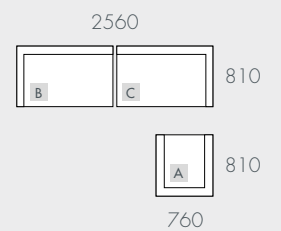

JOINING BRACKETS	Included
------------------	----------

UPHOLSTERY COLOUR FRAME COLOUR

Coal Charcoal
(COAL/CHA)

Oyster White
(OYT/WH)

COMPONENTS & CONFIGURATIONS

Please refer following page.

NOTES

Modulars are ordered as separate units available in left (LFT) or right (RIT) facing orientation. As you stand in front of the sofa the arm will be in either the left or right side of the modular component. Please refer website for care instructions.

As product specifications sometimes change, please confirm with your GlobeWest salesperson before placing your order.

VILLA ROPE

COMPONENTS

MODULAR EXAMPLES

All dimensions shown are millimetres.

KEY	DESCRIPTION	PRODUCT CODE	WIDTH	DEPTH	HEIGHT
A	1 Seater Sofa	SOF-VILLA-ROP-1S	760	810	710
B	2 Seater Left Arm	SOF-VILLA-ROP-2S-LFT	1280	810	700
C	2 Seater Right Arm	SOF-VILLA-ROP-2S-RIT	1280	810	700
D	Corner Sofa	SOF-VILLA-ROP-CNR	820	810	710