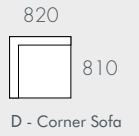

JOINING BRACKETS	Included
------------------	----------

UPHOLSTERY COLOUR FRAME COLOUR

Coal Charcoal
(COAL/CHA)

Oyster White
(OYT/WH)

COMPONENTS & CONFIGURATIONS

Please refer following page.

NOTES

Modulars are ordered as separate units available in left (LFT) or right (RIT) facing orientation. As you stand in front of the sofa the arm will be in either the left or right side of the modular component. Please refer website for care instructions.

As product specifications sometimes change, please confirm with your GlobeWest salesperson before placing your order.

VILLA ROPE

COMPONENTS

MODULAR EXAMPLES

All dimensions shown are millimetres.

KEY	DESCRIPTION	PRODUCT CODE	WIDTH	DEPTH	HEIGHT
A	1 Seater Sofa	SOF-VILLA-ROP-1S	760	810	710
B	2 Seater Left Arm	SOF-VILLA-ROP-2S-LFT	1280	810	700
C	2 Seater Right Arm	SOF-VILLA-ROP-2S-RIT	1280	810	700
D	Corner Sofa	SOF-VILLA-ROP-CNR	820	810	710