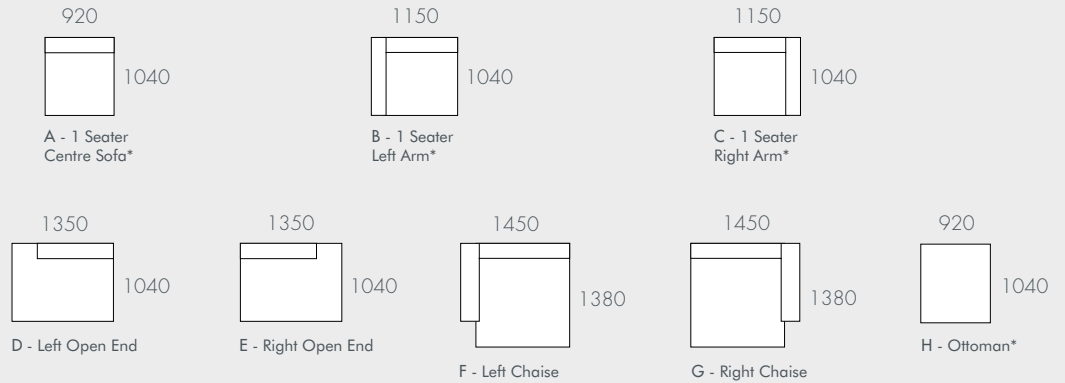

UPHOLSTERY COLOURS

Army (AMY)

Camel Leather (CAM)

UPHOLSTERY COLOUR	MATERIALS	LEG COLOUR
Army	62% Cotton, 20% Linen, 18% Viscose	Black
Camel Leather	100% Leather	Black

DIMENSIONS	
WIDTHS	Various
DEPTH	Various
SEAT HEIGHT	410mm
ARM HEIGHT	560mm

COVERS	Non-Removable
PROFILE	Medium Cushion
FILLING	Foam
LEG MATERIAL	Solid Timber

COMPONENTS & CONFIGURATIONS

Please refer following page.

NOTES

Modulars are ordered as separate units available in left (LFT) or right (RIT) facing orientation. As you stand in front of the sofa the arm will be in either the left or right side of the modular component. Please refer website for care instructions.

As product specifications sometimes change, please confirm with your GlobeWest salesperson before placing your order.

*1 Seater Centre, 1 Seater Left & Right Arm and Ottoman available as indent orders only. Allow 90-120 days delivery.

SKETCH MILLER

COMPONENTS

MODULAR EXAMPLES

All dimensions shown are millimetres.

KEY	DESCRIPTION	PRODUCT CODE	WIDTH	DEPTH	HEIGHT
A	1 Seater Centre Sofa*	SOF-SKE-MIL1S-CTR	920	1040	720
B	1 Seater Left Arm*	SOF-SKE-MIL1S-LFT	1150	1040	720
C	1 Seater Right Arm*	SOF-SKE-MIL1S-RIT	1150	1040	720
D	Left Open End	SOF-SKE-MIL-LFT-OP	1350	1040	720
E	Right Open End	SOF-SKE-MIL-RIT-OP	1350	1040	720
F	Left Chaise	SOF-SKE-MIL-LFT-CHS	1450	1380	720
G	Right Chaise	SOF-SKE-MIL-RIT-CHS	1450	1380	720
H	Ottoman*	SOF-SKE-MIL-OTT	920	1040	410