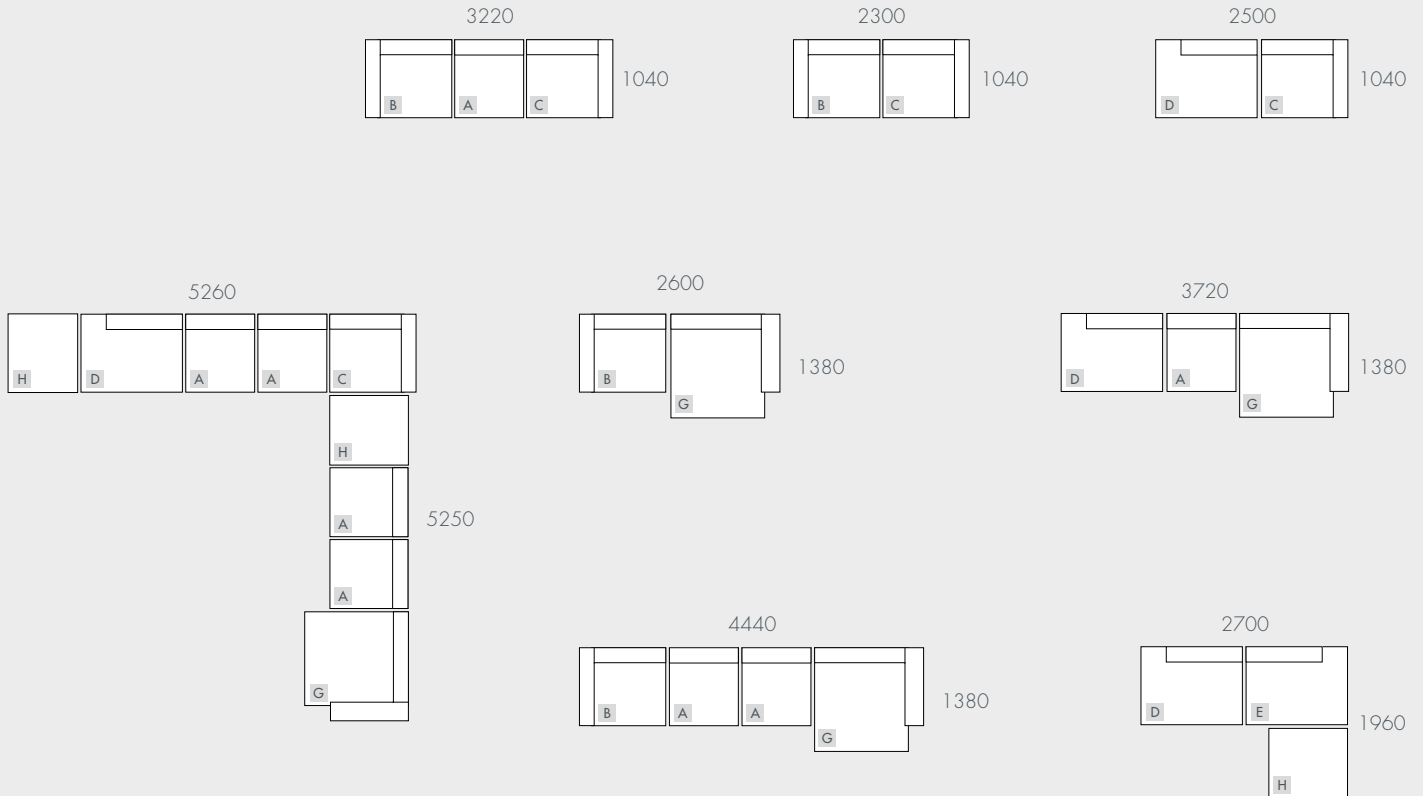

COVERS	Non-Removable
PROFILE	Medium Cushion
FILLING	Foam
LEG MATERIAL	Solid Timber

COMPONENTS & CONFIGURATIONS

Please refer following page.

NOTES

Modulars are ordered as separate units available in left (LFT) or right (RIT) facing orientation. As you stand in front of the sofa the arm will be in either the left or right side of the modular component. Please refer website for care instructions.

As product specifications sometimes change, please confirm with your GlobeWest salesperson before placing your order.

*1 Seater Centre, 1 Seater Left & Right Arm and Ottoman available as indent orders only. Allow 90-120 days delivery.

SKETCH MILLER

COMPONENTS

MODULAR EXAMPLES

All dimensions shown are millimetres.

KEY	DESCRIPTION	PRODUCT CODE	WIDTH	DEPTH	HEIGHT
A	1 Seater Centre Sofa*	SOF-SKE-MIL1S-CTR	920	1040	720
B	1 Seater Left Arm*	SOF-SKE-MIL1S-LFT	1150	1040	720
C	1 Seater Right Arm*	SOF-SKE-MIL1S-RIT	1150	1040	720
D	Left Open End	SOF-SKE-MIL-LFT-OP	1350	1040	720
E	Right Open End	SOF-SKE-MIL-RIT-OP	1350	1040	720
F	Left Chaise	SOF-SKE-MIL-LFT-CHS	1450	1380	720
G	Right Chaise	SOF-SKE-MIL-RIT-CHS	1450	1380	720
H	Ottoman*	SOF-SKE-MIL-OTT	920	1040	410