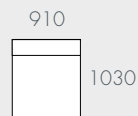

UPHOLSTERY COLOURS

Aggregate
(AGG)

Granite
(GRAN)

UPHOLSTERY COLOUR	MATERIALS
Aggregate	65% Polyester, 15% Linen, 15% Cotton, 5% Acrylic
Granite	65% Polyester, 15% Linen, 15% Cotton, 5% Acrylic

DIMENSIONS		COVERS	
WIDTHS	Various		Removable
DEPTH	Various	PROFILE	
SEAT HEIGHT	440mm		Soft Cushion
ARM HEIGHT	640mm	FILLING	
			Feather & Fibre
		LEG MATERIAL	
			Metal

COMPONENTS & CONFIGURATIONS

Please refer following page.

NOTES

Modulars are ordered as separate units available in left (LFT) or right (RIT) facing orientation. As you stand in front of the sofa the arm will be in either the left or right side of the modular component. Please refer website for care instructions.

As product specifications sometimes change, please confirm with your GlobeWest salesperson before placing your order.

ORLANDO SLOUCH

COMPONENTS

A - 1 Seater Centre

B - 1 Seater Left Arm

C - 1 Seater Right Arm

D - Ottoman

MODULAR EXAMPLES

All dimensions shown are millimetres.

KEY	DESCRIPTION	PRODUCT CODE	WIDTH	DEPTH	HEIGHT
A	1 Seater Centre	SOF-ORLA-SLCH-1S-CTR	910	1030	880
B	1 Seater Left Arm	SOF-ORLA-SLCH-1S-LFT	1250	1030	880
C	1 Seater Right Arm	SOF-ORLA-SLCH-1S-RIT	1250	1030	880
D	Ottoman	SOF-ORLA-SLCH-OTT	1070	900	460