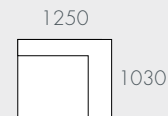

As product specifications sometimes change, please confirm with your GlobeWest salesperson before placing your order.

ORLANDO SLOUCH

COMPONENTS

A - 1 Seater Centre

B - 1 Seater Left Arm

C - 1 Seater Right Arm

D - Ottoman

MODULAR EXAMPLES

All dimensions shown are millimetres.

KEY	DESCRIPTION	PRODUCT CODE	WIDTH	DEPTH	HEIGHT
A	1 Seater Centre	SOF-ORLA-SLCH-1S-CTR	910	1030	880
B	1 Seater Left Arm	SOF-ORLA-SLCH-1S-LFT	1250	1030	880
C	1 Seater Right Arm	SOF-ORLA-SLCH-1S-RIT	1250	1030	880
D	Ottoman	SOF-ORLA-SLCH-OTT	1070	900	460