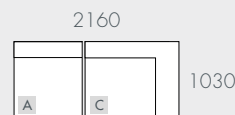

As product specifications sometimes change, please confirm with your GlobeWest salesperson before placing your order.

ORLANDO SLOUCH

COMPONENTS

A - 1 Seater Centre

B - 1 Seater Left Arm

C - 1 Seater Right Arm

D - Ottoman

MODULAR EXAMPLES

All dimensions shown are millimetres.

KEY	DESCRIPTION	PRODUCT CODE	WIDTH	DEPTH	HEIGHT
A	1 Seater Centre	SOF-ORLA-SLCH-1S-CTR	910	1030	880
B	1 Seater Left Arm	SOF-ORLA-SLCH-1S-LFT	1250	1030	880
C	1 Seater Right Arm	SOF-ORLA-SLCH-1S-RIT	1250	1030	880
D	Ottoman	SOF-ORLA-SLCH-OTT	1070	900	460