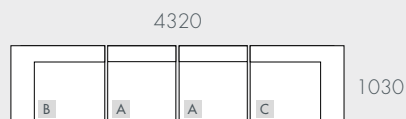

As product specifications sometimes change, please confirm with your GlobeWest salesperson before placing your order.

ORLANDO SLOUCH

COMPONENTS

A - 1 Seater Centre

B - 1 Seater Left Arm

C - 1 Seater Right Arm

D - Ottoman

MODULAR EXAMPLES

All dimensions shown are millimetres.

KEY	DESCRIPTION	PRODUCT CODE	WIDTH	DEPTH	HEIGHT
A	1 Seater Centre	SOF-ORLA-SLCH-1S-CTR	910	1030	880
B	1 Seater Left Arm	SOF-ORLA-SLCH-1S-LFT	1250	1030	880
C	1 Seater Right Arm	SOF-ORLA-SLCH-1S-RIT	1250	1030	880
D	Ottoman	SOF-ORLA-SLCH-OTT	1070	900	460