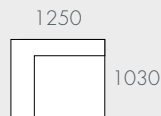

B - 1 Seater Left Arm