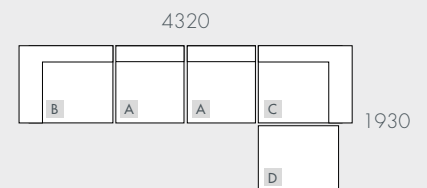

COMPONENTS & CONFIGURATIONS

Please refer following page.

NOTES

Modulars are ordered as separate units available in left (LFT) or right (RIT) facing orientation. As you stand in front of the sofa the arm will be in either the left or right side of the modular component. Please refer website for care instructions.

As product specifications sometimes change, please confirm with your GlobeWest salesperson before placing your order.

ORLANDO SLOUCH

COMPONENTS

A - 1 Seater Centre

B - 1 Seater Left Arm

C - 1 Seater Right Arm

D - Ottoman

MODULAR EXAMPLES

All dimensions shown are millimetres.

KEY	DESCRIPTION	PRODUCT CODE	WIDTH	DEPTH	HEIGHT
A	1 Seater Centre	SOF-ORLA-SLCH-1S-CTR	910	1030	880
B	1 Seater Left Arm	SOF-ORLA-SLCH-1S-LFT	1250	1030	880
C	1 Seater Right Arm	SOF-ORLA-SLCH-1S-RIT	1250	1030	880
D	Ottoman	SOF-ORLA-SLCH-OTT	1070	900	460