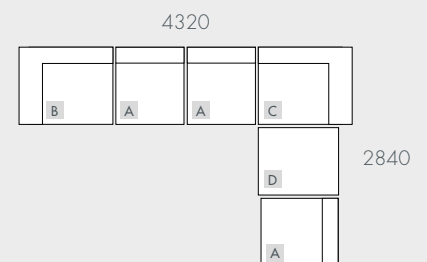

As product specifications sometimes change, please confirm with your GlobeWest salesperson before placing your order.

ORLANDO SLOUCH

COMPONENTS

A - 1 Seater Centre

B - 1 Seater Left Arm

C - 1 Seater Right Arm

D - Ottoman

MODULAR EXAMPLES

All dimensions shown are millimetres.

KEY	DESCRIPTION	PRODUCT CODE	WIDTH	DEPTH	HEIGHT
A	1 Seater Centre	SOF-ORLA-SLCH-1S-CTR	910	1030	880
B	1 Seater Left Arm	SOF-ORLA-SLCH-1S-LFT	1250	1030	880
C	1 Seater Right Arm	SOF-ORLA-SLCH-1S-RIT	1250	1030	880
D	Ottoman	SOF-ORLA-SLCH-OTT	1070	900	460