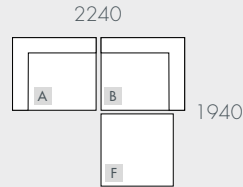

## COMPONENTS

A - Left Arm Sofa

B - Right Arm Sofa

C - Centre Sofa

D - Corner Sofa

E - Arc Sofa

F - Ottoman

## MODULAR EXAMPLES

All dimensions shown are millimetres.

| KEY | DESCRIPTION    | PRODUCT CODE    | WIDTH | DEPTH | HEIGHT |
|-----|----------------|-----------------|-------|-------|--------|
| A   | Left Arm Sofa  | SOF-GUS-MIX-LFT | 1120  | 970   | 720    |
| B   | Right Arm Sofa | SOF-GUS-MIX-RIT | 1120  | 970   | 720    |
| C   | Centre Sofa    | SOF-GUS-MIX-CTR | 970   | 970   | 720    |
| D   | Corner Sofa    | SOF-GUS-MIX-CNR | 970   | 970   | 720    |
| E   | Arc Sofa       | SOF-GUS-MIX-ARC | 1650  | 970   | 720    |
| F   | Ottoman        | OTT-GUS-MIX     | 970   | 970   | 420    |