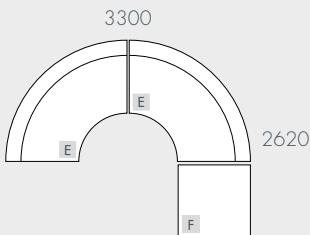

## DIMENSIONS

|             |         |
|-------------|---------|
| WIDTHS      | Various |
| DEPTH       | 970mm   |
| SEAT HEIGHT | 380mm   |
| ARM HEIGHT  | 570mm   |

## COMPONENTS

A - Left Arm Sofa

B - Right Arm Sofa

C - Centre Sofa

D - Corner Sofa

E - Arc Sofa

F - Ottoman

## MODULAR EXAMPLES

All dimensions shown are millimetres.

| KEY | DESCRIPTION    | PRODUCT CODE    | WIDTH | DEPTH | HEIGHT |
|-----|----------------|-----------------|-------|-------|--------|
| A   | Left Arm Sofa  | SOF-GUS-MIX-LFT | 1120  | 970   | 720    |
| B   | Right Arm Sofa | SOF-GUS-MIX-RIT | 1120  | 970   | 720    |
| C   | Centre Sofa    | SOF-GUS-MIX-CTR | 970   | 970   | 720    |
| D   | Corner Sofa    | SOF-GUS-MIX-CNR | 970   | 970   | 720    |
| E   | Arc Sofa       | SOF-GUS-MIX-ARC | 1650  | 970   | 720    |
| F   | Ottoman        | OTT-GUS-MIX     | 970   | 970   | 420    |