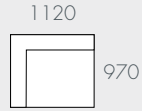

Gus* MIX

COMPONENTS

A - Left Arm Sofa