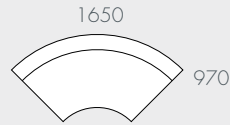

## DIMENSIONS

|             |         |
|-------------|---------|
| WIDTHS      | Various |
| DEPTH       | 970mm   |
| SEAT HEIGHT | 380mm   |
| ARM HEIGHT  | 570mm   |

## COMPONENTS

A - Left Arm Sofa

B - Right Arm Sofa

C - Centre Sofa

D - Corner Sofa

E - Arc Sofa

F - Ottoman