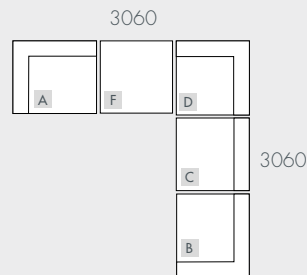

## COMPONENTS

A - Left Arm Sofa

B - Right Arm Sofa

C - Centre Sofa

D - Corner Sofa

E - Arc Sofa

F - Ottoman

## MODULAR EXAMPLES

All dimensions shown are millimetres.

| KEY | DESCRIPTION    | PRODUCT CODE    | WIDTH | DEPTH | HEIGHT |
|-----|----------------|-----------------|-------|-------|--------|
| A   | Left Arm Sofa  | SOF-GUS-MIX-LFT | 1120  | 970   | 720    |
| B   | Right Arm Sofa | SOF-GUS-MIX-RIT | 1120  | 970   | 720    |
| C   | Centre Sofa    | SOF-GUS-MIX-CTR | 970   | 970   | 720    |
| D   | Corner Sofa    | SOF-GUS-MIX-CNR | 970   | 970   | 720    |
| E   | Arc Sofa       | SOF-GUS-MIX-ARC | 1650  | 970   | 720    |
| F   | Ottoman        | OTT-GUS-MIX     | 970   | 970   | 420    |