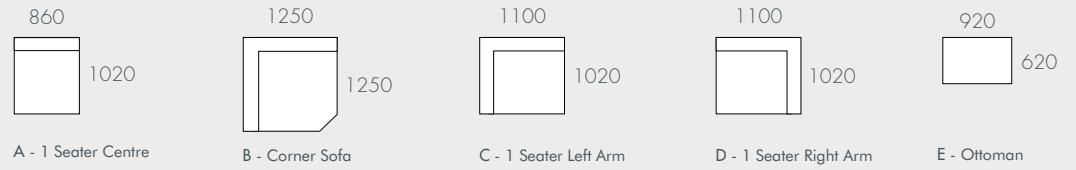

DIMENSIONS	
WIDTHS	Various
DEPTH	Various
SEAT HEIGHT	390mm
ARM HEIGHT	590mm

COVERS	Removable
--------	-----------

PROFILE	Medium Cushion
---------	----------------

FILLING	Foam & Feather
---------	----------------

LEG MATERIAL	Metal
--------------	-------

JOINING BRACKETS	Included
------------------	----------

UPHOLSTERY COLOURS

Luna Grey
(LUNA)

Meteor Grey
(METE)

Jasmine White
(JAS)

COMPONENTS & CONFIGURATIONS

Please refer following page.

As product specifications sometimes change, please confirm with your GlobeWest salesperson before placing your order.

FELIX CURVE

COMPONENTS

MODULAR EXAMPLES

All dimensions shown are millimetres.

KEY	DESCRIPTION	PRODUCT CODE	WIDTH	DEPTH	HEIGHT
A	1 Seater Centre	SOF-FEL-CRV1S-CTR	860	1020	650
B	Corner Sofa	SOF-FEL-CRV-CNR	1250	1250	650
C	1 Seater Left Arm	SOF-FEL-CRV1S-LFT	1100	1020	650
D	1 Seater Right Arm	SOF-FEL-CRV1S-RIT	1100	1020	650
E	Ottoman	SOF-FEL-CRV-OTT	920	620	400