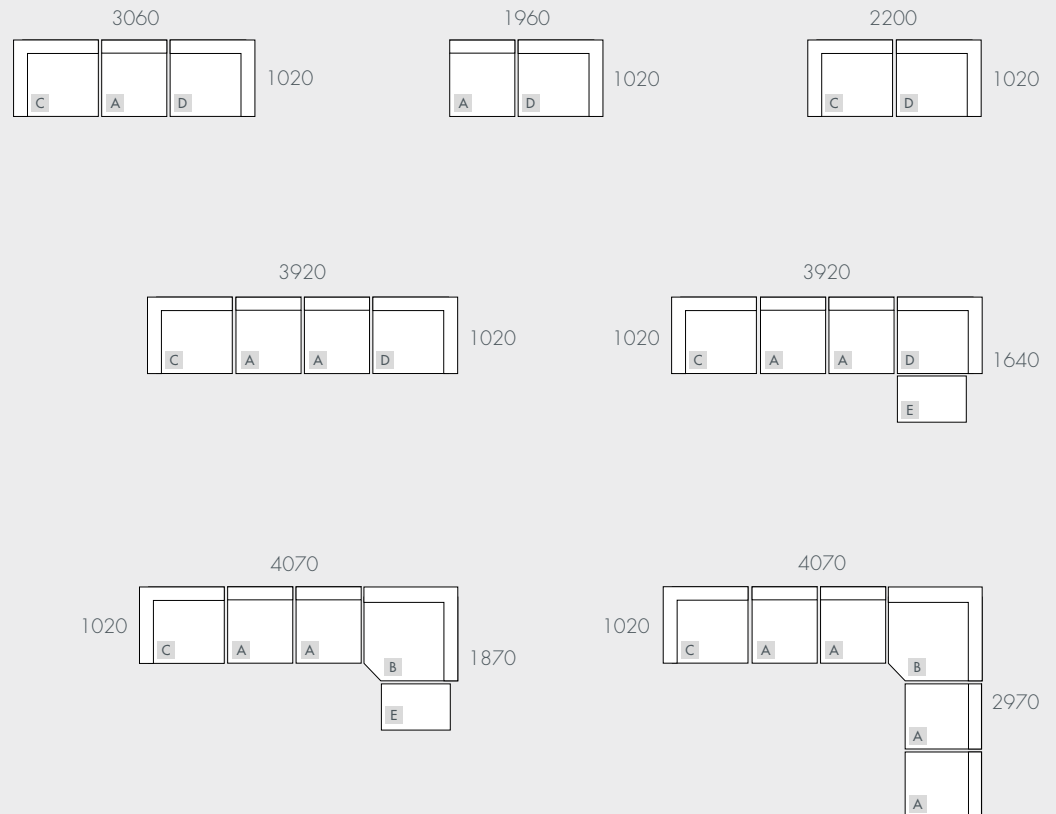

DIMENSIONS	
WIDTHS	Various
DEPTH	Various
SEAT HEIGHT	390mm
ARM HEIGHT	590mm

COVERS	Removable
--------	-----------

PROFILE	Medium Cushion
---------	----------------

FILLING	Foam & Feather
---------	----------------

NOTES

Modulars are ordered as separate units available in left (LFT) or right (RIT) facing orientation. As you stand in front of the sofa the arm will be in either the left or right side of the modular component. Please refer website for care instructions.

As product specifications sometimes change, please confirm with your GlobeWest salesperson before placing your order.

FELIX CURVE

COMPONENTS

MODULAR EXAMPLES

All dimensions shown are millimetres.

KEY	DESCRIPTION	PRODUCT CODE	WIDTH	DEPTH	HEIGHT
A	1 Seater Centre	SOF-FEL-CRV1S-CTR	860	1020	650
B	Corner Sofa	SOF-FEL-CRV-CNR	1250	1250	650
C	1 Seater Left Arm	SOF-FEL-CRV1S-LFT	1100	1020	650
D	1 Seater Right Arm	SOF-FEL-CRV1S-RIT	1100	1020	650
E	Ottoman	SOF-FEL-CRV-OTT	920	620	400