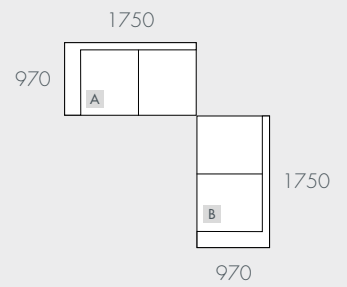

UPHOLSTERY COLOUR	MATERIALS	FRAME COLOUR
Putty	Sunbrella Outdoor Fabric (100% Olefin)	Matte Black

DIMENSIONS	
WIDTHS	Various
DEPTH	Various
SEAT HEIGHT	380mm
ARM HEIGHT	580mm

COVERS	Non-Removable
--------	---------------

UPHOLSTERY COLOURS

Putty
(PUTT)

COMPONENTS & CONFIGURATIONS

Please refer following page.

NOTES

Modulars are ordered as separate units available in left (LFT) or right (RIT) facing orientation. As you stand in front of the sofa the arm will be in either the left or right side of the modular component. Please refer website for care instructions.

As product specifications sometimes change, please confirm with your GlobeWest salesperson before placing your order.

ARUBA SQUARE

COMPONENTS

MODULAR EXAMPLES

All dimensions shown are millimetres.

KEY	DESCRIPTION	PRODUCT CODE	WIDTH	DEPTH	HEIGHT
A	2 Seater Left Arm	SOF-ARUBA-SQU-2S-LFT	1750	970	580
B	2 Seater Right Arm	SOF-ARUBA-SQU-2S-RIT	1750	970	580
C	Left Chaise	SOF-ARUBA-SQU-LFT-CHS	970	2730	580
D	Right Chaise	SOF-ARUBA-SQU-RIT-CHS	970	2730	580