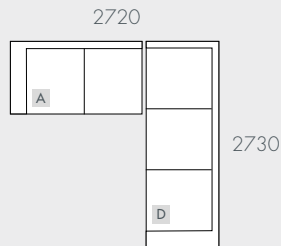

UPHOLSTERY COLOUR	MATERIALS	FRAME COLOUR
Putty	Sunbrella Outdoor Fabric (100% Olefin)	Matte Black

DIMENSIONS	
WIDTHS	Various
DEPTH	Various
SEAT HEIGHT	380mm
ARM HEIGHT	580mm

COVERS	Non-Removable
--------	---------------

UPHOLSTERY COLOURS

Putty
(PUTT)

COMPONENTS & CONFIGURATIONS

Please refer following page.

NOTES

Modulars are ordered as separate units available in left (LFT) or right (RIT) facing orientation. As you stand in front of the sofa the arm will be in either the left or right side of the modular component. Please refer website for care instructions.

As product specifications sometimes change, please confirm with your GlobeWest salesperson before placing your order.

ARUBA SQUARE

COMPONENTS

MODULAR EXAMPLES

All dimensions shown are millimetres.

KEY	DESCRIPTION	PRODUCT CODE	WIDTH	DEPTH	HEIGHT
A	2 Seater Left Arm	SOF-ARUBA-SQU-2S-LFT	1750	970	580
B	2 Seater Right Arm	SOF-ARUBA-SQU-2S-RIT	1750	970	580
C	Left Chaise	SOF-ARUBA-SQU-LFT-CHS	970	2730	580
D	Right Chaise	SOF-ARUBA-SQU-RIT-CHS	970	2730	580