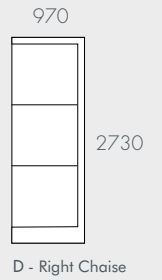

UPHOLSTERY COLOUR	MATERIALS	FRAME COLOUR
Putty	Sunbrella Outdoor Fabric (100% Olefin)	Matte Black

DIMENSIONS	
WIDTHS	Various
DEPTH	Various
SEAT HEIGHT	380mm
ARM HEIGHT	580mm

COVERS	Non-Removable
--------	---------------

UPHOLSTERY COLOURS

Putty
(PUTT)

COMPONENTS & CONFIGURATIONS

Please refer following page.

NOTES

Modulars are ordered as separate units available in left (LFT) or right (RIT) facing orientation. As you stand in front of the sofa the arm will be in either the left or right side of the modular component. Please refer website for care instructions.

As product specifications sometimes change, please confirm with your GlobeWest salesperson before placing your order.

ARUBA SQUARE

COMPONENTS

MODULAR EXAMPLES

All dimensions shown are millimetres.

KEY	DESCRIPTION	PRODUCT CODE	WIDTH	DEPTH	HEIGHT
A	2 Seater Left Arm	SOF-ARUBA-SQU-2S-LFT	1750	970	580
B	2 Seater Right Arm	SOF-ARUBA-SQU-2S-RIT	1750	970	580
C	Left Chaise	SOF-ARUBA-SQU-LFT-CHS	970	2730	580
D	Right Chaise	SOF-ARUBA-SQU-RIT-CHS	970	2730	580