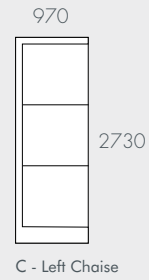

UPHOLSTERY COLOUR	MATERIALS	FRAME COLOUR
Putty	Sunbrella Outdoor Fabric (100% Olefin)	Matte Black

DIMENSIONS	
WIDTHS	Various
DEPTH	Various
SEAT HEIGHT	380mm
ARM HEIGHT	580mm

COVERS	Non-Removable
--------	---------------

UPHOLSTERY COLOURS

Putty
(PUTT)

COMPONENTS & CONFIGURATIONS

Please refer following page.

NOTES

Modulars are ordered as separate units available in left (LFT) or right (RIT) facing orientation. As you stand in front of the sofa the arm will be in either the left or right side of the modular component. Please refer website for care instructions.

As product specifications sometimes change, please confirm with your GlobeWest salesperson before placing your order.

ARUBA SQUARE

COMPONENTS

MODULAR EXAMPLES

All dimensions shown are millimetres.

KEY	DESCRIPTION	PRODUCT CODE	WIDTH	DEPTH	HEIGHT
A	2 Seater Left Arm	SOF-ARUBA-SQU-2S-LFT	1750	970	580
B	2 Seater Right Arm	SOF-ARUBA-SQU-2S-RIT	1750	970	580
C	Left Chaise	SOF-ARUBA-SQU-LFT-CHS	970	2730	580
D	Right Chaise	SOF-ARUBA-SQU-RIT-CHS	970	2730	580