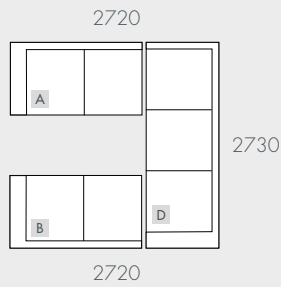

UPHOLSTERY COLOURS

Putty
(PUTT)

COMPONENTS & CONFIGURATIONS

Please refer following page.

NOTES

Modulars are ordered as separate units available in left (LFT) or right (RIT) facing orientation. As you stand in front of the sofa the arm will be in either the left or right side of the modular component. Please refer website for care instructions.

As product specifications sometimes change, please confirm with your GlobeWest salesperson before placing your order.

ARUBA SQUARE

COMPONENTS

MODULAR EXAMPLES

All dimensions shown are millimetres.

KEY	DESCRIPTION	PRODUCT CODE	WIDTH	DEPTH	HEIGHT
A	2 Seater Left Arm	SOF-ARUBA-SQU-2S-LFT	1750	970	580
B	2 Seater Right Arm	SOF-ARUBA-SQU-2S-RIT	1750	970	580
C	Left Chaise	SOF-ARUBA-SQU-LFT-CHS	970	2730	580
D	Right Chaise	SOF-ARUBA-SQU-RIT-CHS	970	2730	580