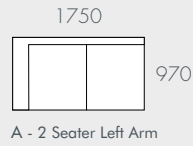

UPHOLSTERY COLOUR	MATERIALS	FRAME COLOUR
Putty	Sunbrella Outdoor Fabric (100% Olefin)	Matte Black

DIMENSIONS	
WIDTHS	Various
DEPTH	Various
SEAT HEIGHT	380mm
ARM HEIGHT	580mm

COVERS	Non-Removable
--------	---------------

UPHOLSTERY COLOURS

Putty
(PUTT)

COMPONENTS & CONFIGURATIONS

Please refer following page.

NOTES

Modulars are ordered as separate units available in left (LFT) or right (RIT) facing orientation. As you stand in front of the sofa the arm will be in either the left or right side of the modular component. Please refer website for care instructions.

As product specifications sometimes change, please confirm with your GlobeWest salesperson before placing your order.

ARUBA SQUARE

COMPONENTS

MODULAR EXAMPLES

All dimensions shown are millimetres.

KEY	DESCRIPTION	PRODUCT CODE	WIDTH	DEPTH	HEIGHT
A	2 Seater Left Arm	SOF-ARUBA-SQU-2S-LFT	1750	970	580
B	2 Seater Right Arm	SOF-ARUBA-SQU-2S-RIT	1750	970	580
C	Left Chaise	SOF-ARUBA-SQU-LFT-CHS	970	2730	580
D	Right Chaise	SOF-ARUBA-SQU-RIT-CHS	970	2730	580