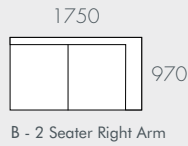

UPHOLSTERY COLOUR	MATERIALS	FRAME COLOUR
Putty	Sunbrella Outdoor Fabric (100% Olefin)	Matte Black

DIMENSIONS	
WIDTHS	Various
DEPTH	Various
SEAT HEIGHT	380mm
ARM HEIGHT	580mm

COVERS	Non-Removable
--------	---------------

UPHOLSTERY COLOURS

Putty
(PUTT)

COMPONENTS & CONFIGURATIONS

Please refer following page.

NOTES

Modulars are ordered as separate units available in left (LFT) or right (RIT) facing orientation. As you stand in front of the sofa the arm will be in either the left or right side of the modular component. Please refer website for care instructions.

As product specifications sometimes change, please confirm with your GlobeWest salesperson before placing your order.

ARUBA SQUARE

COMPONENTS

MODULAR EXAMPLES

All dimensions shown are millimetres.

KEY	DESCRIPTION	PRODUCT CODE	WIDTH	DEPTH	HEIGHT
A	2 Seater Left Arm	SOF-ARUBA-SQU-2S-LFT	1750	970	580
B	2 Seater Right Arm	SOF-ARUBA-SQU-2S-RIT	1750	970	580
C	Left Chaise	SOF-ARUBA-SQU-LFT-CHS	970	2730	580
D	Right Chaise	SOF-ARUBA-SQU-RIT-CHS	970	2730	580