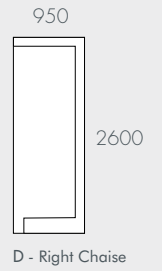

ARUBA PLATFORM

COMPONENTS