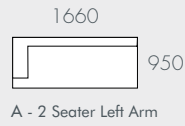

ARUBA PLATFORM

COMPONENTS