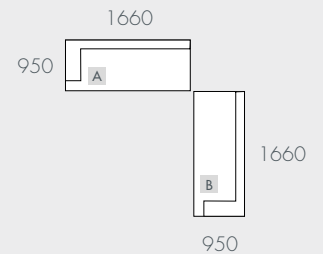

## NOTES

Modulars are ordered as separate units available in left (LFT) or right (RIT) facing orientation. As you stand in front of the sofa the arm will be in either the left or right side of the modular component. Please refer website for care instructions.

## MODULAR EXAMPLES

All dimensions shown are millimetres.

KEY	DESCRIPTION	PRODUCT CODE	WIDTH	DEPTH	HEIGHT
A	2 Seater Left Arm	SOF-ARUBA-PLT-2S-LFT	1660	950	680
B	2 Seater Right Arm	SOF-ARUBA-PLT-2S-RIT	1660	950	680
C	Left Chaise	SOF-ARUBA-PLT-LFT-CHS	950	2600	680
D	Right Chaise	SOF-ARUBA-PLT-RIT-CHS	950	2600	680