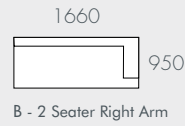

ARUBA PLATFORM

COMPONENTS