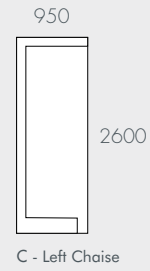

DIMENSIONS	
WIDTHS	Various
DEPTH	Various
SEAT HEIGHT	370mm
ARM HEIGHT	500mm

**COVERS** Non-Removable

**PROFILE** Soft Cushion

**FILLING** Quickdry Foam

**LEG MATERIAL** Powder Coated Aluminium

## NOTES

Modulars are ordered as separate units available in left (LFT) or right (RIT) facing orientation. As you stand in front of the sofa the arm will be in either the left or right side of the modular component. Please refer website for care instructions.

## MODULAR EXAMPLES

All dimensions shown are millimetres.

KEY	DESCRIPTION	PRODUCT CODE	WIDTH	DEPTH	HEIGHT
A	2 Seater Left Arm	SOF-ARUBA-PLT-2S-LFT	1660	950	680
B	2 Seater Right Arm	SOF-ARUBA-PLT-2S-RIT	1660	950	680
C	Left Chaise	SOF-ARUBA-PLT-LFT-CHS	950	2600	680
D	Right Chaise	SOF-ARUBA-PLT-RIT-CHS	950	2600	680