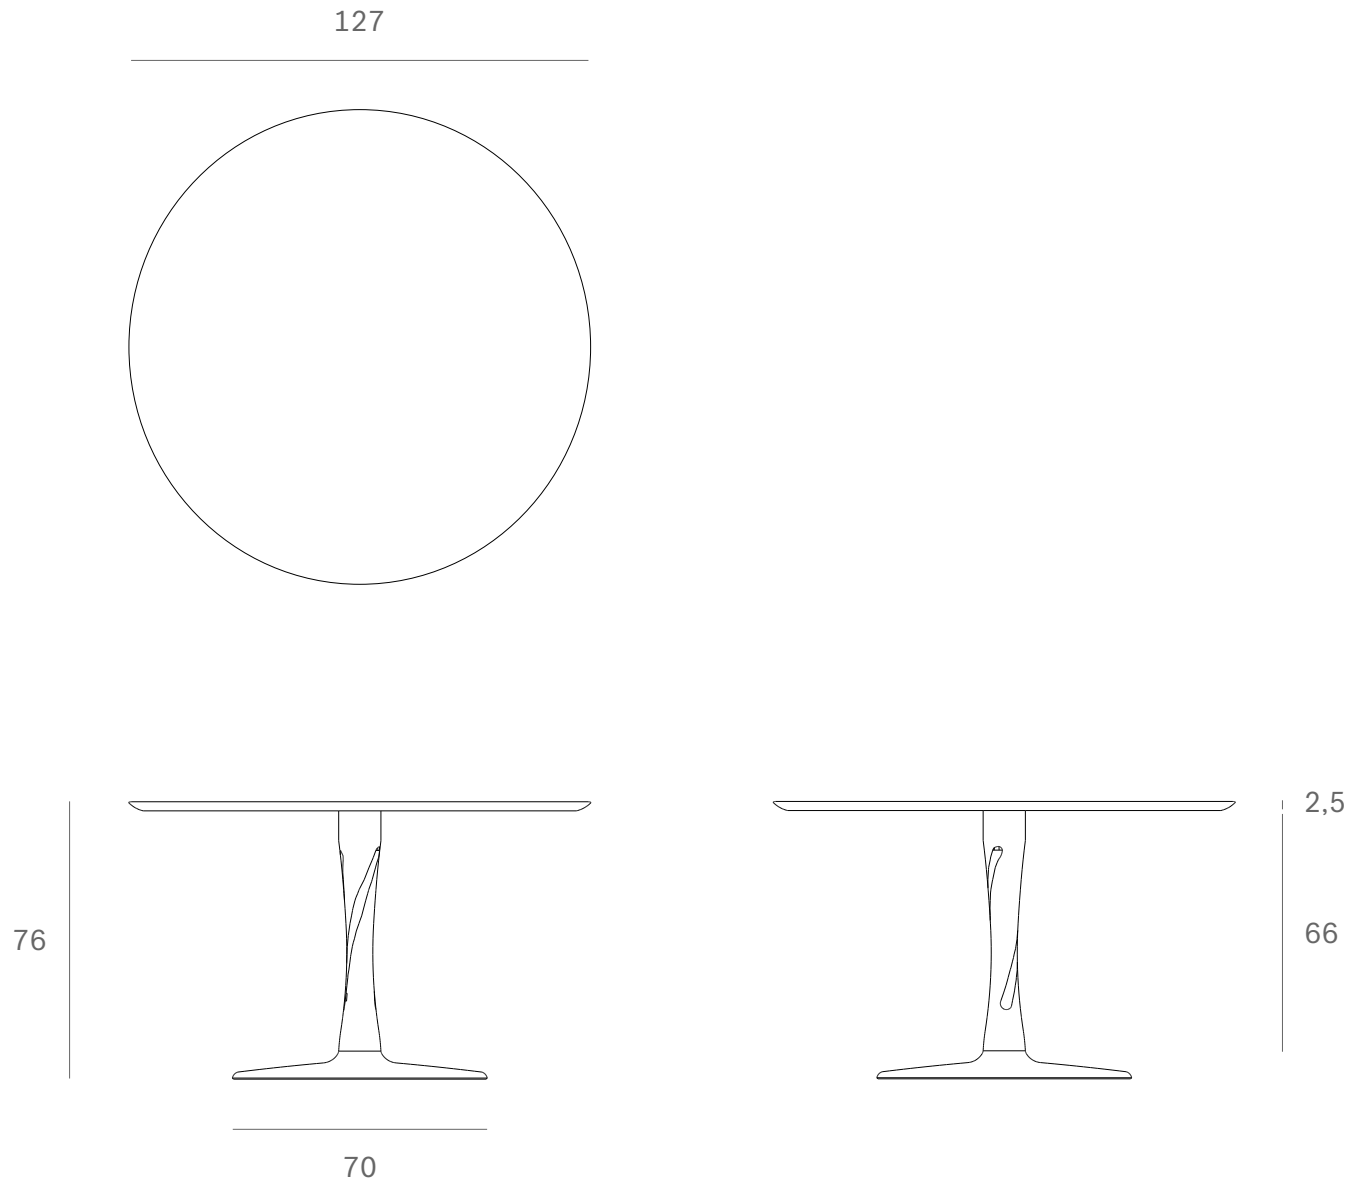

*Ethnicraft*

50019 - Oak Torsion dining table - Dimensions (cm)

*Ethnicraft*

50019 - Oak Torsion dining table - Dimensions (inches)