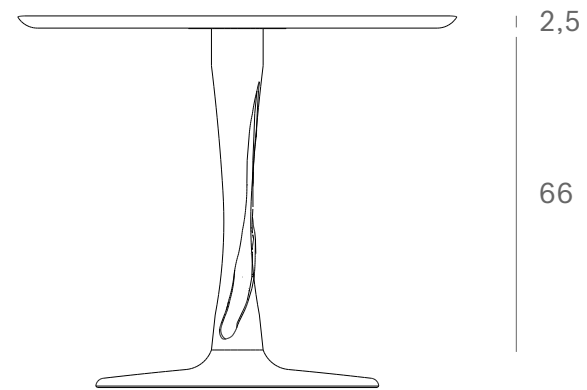

*Ethnicraft*

50018 - Oak Torsion black dining table - Dimensions (cm)

*Ethnicraft*

50018 - Oak Torsion black dining table - Dimensions (inches)