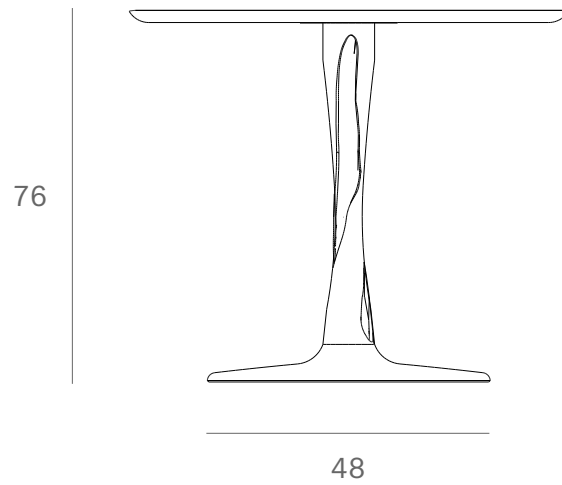

*Ethnicraft*

50018 - Oak Torsion black dining table - Dimensions (cm)

*Ethnicraft*

50018 - Oak Torsion black dining table - Dimensions (inches)