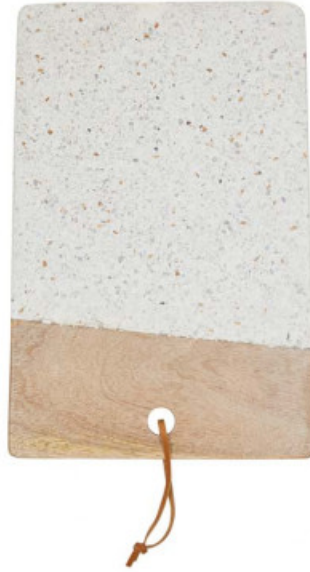

ALFIE TERRAZZO RECTANGULAR CHEESEBOARD

Brand GlobeWest

Description Terrazzo and Mango Wood Cheeseboard

| | |
|---------------------|------------------------------|
| RRP | \$70.00 |
| Product code | DEC-ALF-TERR-REC-CB-SSHL/NAT |
| Colour | Seashell Terrazzo |
| Size | W280 x D430 x H15mm |

Specifications

Supplied Assembled

Product

Material: Terrazzo/Mango Wood/Leather
Colour: Seashell/Natural
Care Label: Food safe

Notes
