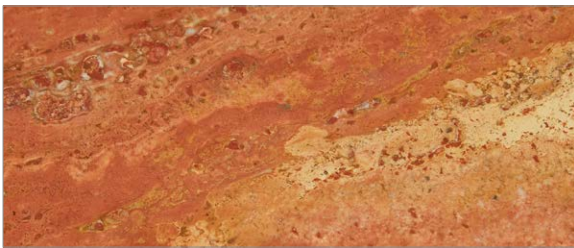

SELECT MARBLE

Redefine your chosen product with GlobeWest's custom marble offering, featuring a curated range of natural stones, each defined by its unique tone and texture.

Marble Options

Matt Monica Red Marble

Natural Rouge Marble

Satin Red Travertine

Natural Emperador Marble

Satin Grey Travertine

Matt & Natural Storm Marble

Matt Black Marble

Important:

Many of our pieces feature natural materials and handcrafted finishes. Variations in grain, colour, veining and texture are a natural characteristic of these materials and are part of their unique appeal.