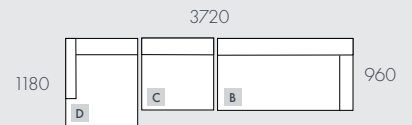

As product specifications sometimes change, please confirm with your GlobeWest salesperson before placing your order.

WILOMENA

COMPONENTS

A - 2 Seater Left Arm Sofa

B - 2 Seater Right Arm Sofa

C - Centre Sofa

D - Left Chaise Sofa

E - Right Chaise Sofa

MODULAR EXAMPLES

All dimensions shown are millimetres.

KEY	DESCRIPTION	PRODUCT CODE	WIDTH	DEPTH	HEIGHT
A	2 Seater Left Arm Sofa	SOF-WILO-2S-LFT	1800	960	850
B	2 Seater Right Arm Sofa	SOF-WILO-2S-RIT	1800	960	850
C	Centre Sofa	SOF-WILO-CTR	960	960	850
D	Left Chaise Sofa	SOF-WILO-LFT-CHS	960	1180	850
E	Right Chaise Sofa	SOF-WILO-RIT-CHS	960	1180	850