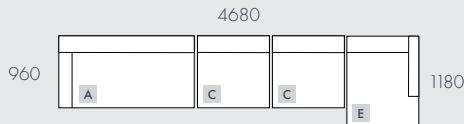

As product specifications sometimes change, please confirm with your GlobeWest salesperson before placing your order.

WILOMENA

COMPONENTS

A - 2 Seater Left Arm Sofa

B - 2 Seater Right Arm Sofa

C - Centre Sofa

D - Left Chaise Sofa

E - Right Chaise Sofa

MODULAR EXAMPLES

All dimensions shown are millimetres.

KEY	DESCRIPTION	PRODUCT CODE	WIDTH	DEPTH	HEIGHT
A	2 Seater Left Arm Sofa	SOF-WILO-2S-LFT	1800	960	850
B	2 Seater Right Arm Sofa	SOF-WILO-2S-RIT	1800	960	850
C	Centre Sofa	SOF-WILO-CTR	960	960	850
D	Left Chaise Sofa	SOF-WILO-LFT-CHS	960	1180	850
E	Right Chaise Sofa	SOF-WILO-RIT-CHS	960	1180	850