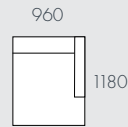

DIMENSIONS	
WIDTHS	Various
DEPTH	Various
SEAT HEIGHT	450mm
ARM HEIGHT	550mm

COVERS	Removable
PROFILE	Medium Cushion
FILLING	Quickdry Foam
FRAME MATERIAL	Natural Teak
JOINING BRACKETS	Included

UPHOLSTERY COLOUR

As product specifications sometimes change, please confirm with your GlobeWest salesperson before placing your order.

WILOMENA

COMPONENTS

A - 2 Seater Left Arm Sofa

B - 2 Seater Right Arm Sofa

C - Centre Sofa

D - Left Chaise Sofa

E - Right Chaise Sofa

MODULAR EXAMPLES

All dimensions shown are millimetres.

KEY	DESCRIPTION	PRODUCT CODE	WIDTH	DEPTH	HEIGHT
A	2 Seater Left Arm Sofa	SOF-WILO-2S-LFT	1800	960	850
B	2 Seater Right Arm Sofa	SOF-WILO-2S-RIT	1800	960	850
C	Centre Sofa	SOF-WILO-CTR	960	960	850
D	Left Chaise Sofa	SOF-WILO-LFT-CHS	960	1180	850
E	Right Chaise Sofa	SOF-WILO-RIT-CHS	960	1180	850