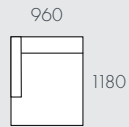

DIMENSIONS	
WIDTHS	Various
DEPTH	Various
SEAT HEIGHT	450mm
ARM HEIGHT	550mm

COVERS	Removable
PROFILE	Medium Cushion
FILLING	Quickdry Foam
FRAME MATERIAL	Natural Teak
JOINING BRACKETS	Included

UPHOLSTERY COLOUR

As product specifications sometimes change, please confirm with your GlobeWest salesperson before placing your order.

WILOMENA

COMPONENTS

A - 2 Seater Left Arm Sofa

B - 2 Seater Right Arm Sofa

C - Centre Sofa

D - Left Chaise Sofa

E - Right Chaise Sofa

MODULAR EXAMPLES

All dimensions shown are millimetres.

KEY	DESCRIPTION	PRODUCT CODE	WIDTH	DEPTH	HEIGHT
A	2 Seater Left Arm Sofa	SOF-WILO-2S-LFT	1800	960	850
B	2 Seater Right Arm Sofa	SOF-WILO-2S-RIT	1800	960	850
C	Centre Sofa	SOF-WILO-CTR	960	960	850
D	Left Chaise Sofa	SOF-WILO-LFT-CHS	960	1180	850
E	Right Chaise Sofa	SOF-WILO-RIT-CHS	960	1180	850