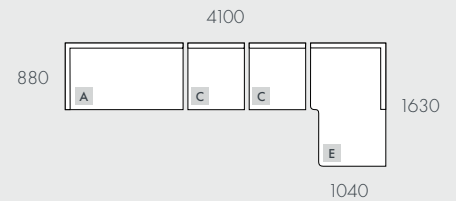

VALENCIA ROPE

COMPONENTS

MODULAR EXAMPLES

All dimensions shown are millimetres.

KEY	DESCRIPTION	PRODUCT CODE	WIDTH	DEPTH	HEIGHT
A	2 Seater Left Arm	SOF-VALE-ROPE-2S-LFT	1560	880	710
B	2 Seater Right Arm	SOF-VALE-ROPE-2S-RIT	1560	880	710
C	1 Seater Centre	SOF-VALE-ROPE-CTR	750	880	710
D	Left Chaise	SOF-VALE-ROPE-LFT-CHS	1630	1040	710
E	Right Chaise	SOF-VALE-ROPE-RIT-CHS	1630	1040	710

CONTACT US

To find out more information or place an order please contact us.

T. 1800 722 366

E. enquiries@globewest.com.au

Showrooms: Melbourne, Sydney, Brisbane, Adelaide and Perth.