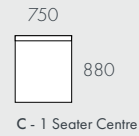

VALENCIA ROPE

COMPONENTS