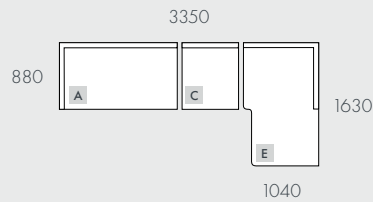

VALENCIA ROPE

COMPONENTS

MODULAR EXAMPLES

All dimensions shown are millimetres.

KEY	DESCRIPTION	PRODUCT CODE	WIDTH	DEPTH	HEIGHT
A	2 Seater Left Arm	SOF-VALE-ROPE-2S-LFT	1560	880	710
B	2 Seater Right Arm	SOF-VALE-ROPE-2S-RIT	1560	880	710
C	1 Seater Centre	SOF-VALE-ROPE-CTR	750	880	710
D	Left Chaise	SOF-VALE-ROPE-LFT-CHS	1630	1040	710
E	Right Chaise	SOF-VALE-ROPE-RIT-CHS	1630	1040	710

CONTACT US

To find out more information or place an order please contact us.

T. 1800 722 366

E. enquiries@globewest.com.au

Showrooms: Melbourne, Sydney, Brisbane, Adelaide and Perth.