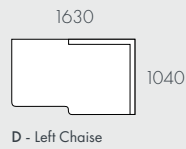

VALENCIA ROPE

COMPONENTS