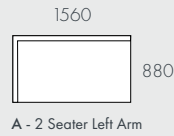

VALENCIA ROPE

COMPONENTS