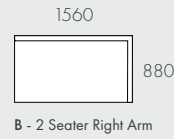

VALENCIA ROPE

COMPONENTS