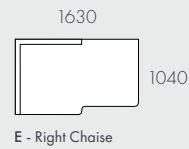

VALENCIA ROPE

COMPONENTS