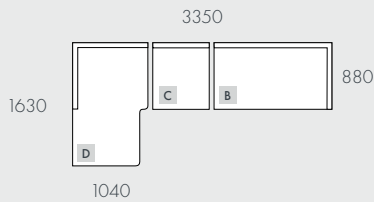

VALENCIA ROPE

COMPONENTS

MODULAR EXAMPLES

All dimensions shown are millimetres.

KEY	DESCRIPTION	PRODUCT CODE	WIDTH	DEPTH	HEIGHT
A	2 Seater Left Arm	SOF-VALE-ROPE-2S-LFT	1560	880	710
B	2 Seater Right Arm	SOF-VALE-ROPE-2S-RIT	1560	880	710
C	1 Seater Centre	SOF-VALE-ROPE-CTR	750	880	710
D	Left Chaise	SOF-VALE-ROPE-LFT-CHS	1630	1040	710
E	Right Chaise	SOF-VALE-ROPE-RIT-CHS	1630	1040	710

CONTACT US

To find out more information or place an order please contact us.

T. 1800 722 366

E. enquiries@globewest.com.au

Showrooms: Melbourne, Sydney, Brisbane, Adelaide and Perth.