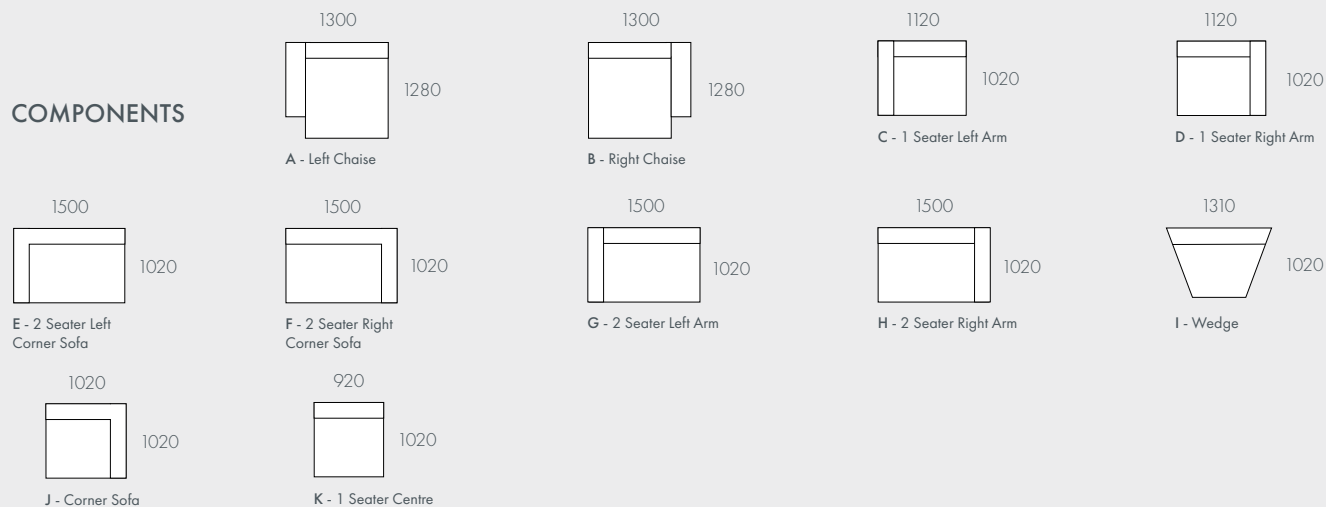

## MODULAR EXAMPLES

All dimensions shown are millimetres.

KEY	DESCRIPTION	PRODUCT CODE	WIDTH	DEPTH	HEIGHT
A	Left Chaise	SOF-SKE-BAK-LFT-CHS	1300	1280	700
B	Right Chaise	SOF-SKE-BAK-RIT-CHS	1300	1280	700
C	1 Seater Left Arm	SOF-SKE-BAK1S-LFT	1120	1020	700
D	1 Seater Right Arm	SOF-SKE-BAK1S-RIT	1120	1020	700
E	2 Seater Left Corner	SOF-SKE-BAK2S-LFT-CNR	1500	1020	700
F	2 Seater Right Corner	SOF-SKE-BAK2S-RIT-CNR	1500	1020	700
G	2 Seater Left Arm	SOF-SKE-BAK2S-LFT	1500	1020	700
H	2 Seater Right Arm	SOF-SKE-BAK2S-RIT	1500	1020	700
I	Wedge	SOF-SKE-BAK-WED	1310	1020	700
J	Corner Sofa	SOF-SKE-BAK-CNR	1020	1020	700
K	1 Seater Centre	SOF-SKE-BAK1S-CTR	920	1020	700