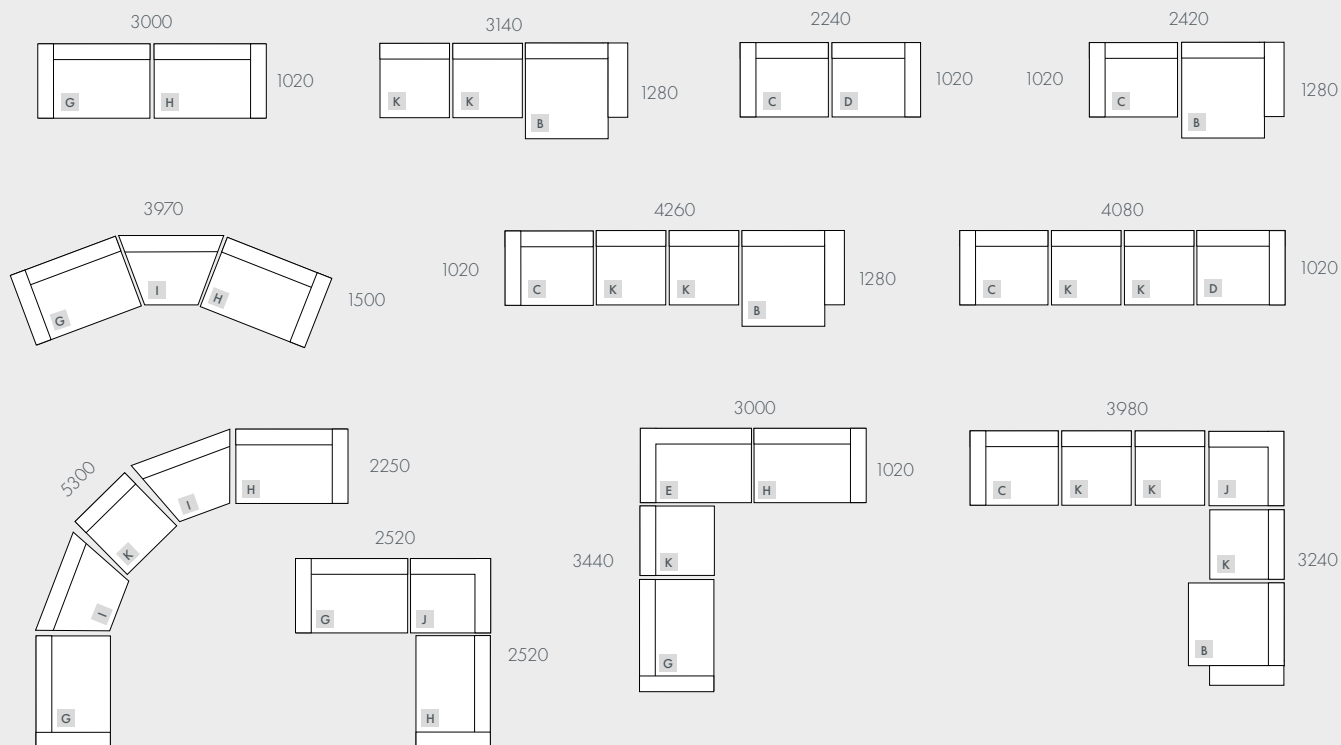

# Sketch BAKER

## MODULAR EXAMPLES

All dimensions shown are millimetres.

KEY	DESCRIPTION	PRODUCT CODE	WIDTH	DEPTH	HEIGHT
A	Left Chaise	SOF-SKE-BAK-LFT-CHS	1300	1280	700
B	Right Chaise	SOF-SKE-BAK-RIT-CHS	1300	1280	700
C	1 Seater Left Arm	SOF-SKE-BAK1S-LFT	1120	1020	700
D	1 Seater Right Arm	SOF-SKE-BAK1S-RIT	1120	1020	700
E	2 Seater Left Corner	SOF-SKE-BAK2S-LFT-CNR	1500	1020	700
F	2 Seater Right Corner	SOF-SKE-BAK2S-RIT-CNR	1500	1020	700
G	2 Seater Left Arm	SOF-SKE-BAK2S-LFT	1500	1020	700
H	2 Seater Right Arm	SOF-SKE-BAK2S-RIT	1500	1020	700
I	Wedge	SOF-SKE-BAK-WED	1310	1020	700
J	Corner Sofa	SOF-SKE-BAK-CNR	1020	1020	700
K	1 Seater Centre	SOF-SKE-BAK1S-CTR	920	1020	700