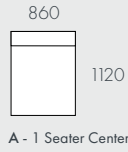

UPHOLSTERY COLOURS

Deep Olive
(DOLV)

White Bark
(WHBRK)

CUSTOMISATION AVAILABLE

Visit a showroom to discover our thoughtfully curated palette of custom fabrics.

JUNO SIERRA

COMPONENTS

A - 1 Seater Center

B - 1 Seater Left Arm

C - 1 Seater Right Arm

D - Corner

E - Left Chaise

F - Right Chaise

MODULAR OPTIONS

All dimensions shown are millimetres.

KEY	DESCRIPTION	PRODUCT CODE	WIDTH	DEPTH	HEIGHT
A	1 Seater Center	SOF-JUN-SIER1S-CTR	860	1120	740
B	1 Seater Left Arm	SOF-JUN-SIER1S-LFT	1130	1120	740
C	1 Seater Right Arm	SOF-JUN-SIER1S-RIT	1130	1120	740
D	Corner	SOF-JUN-SIER-CNR	1460	1460	740
E	Left Chaise	SOF-JUN-SIER-LFT-CHS	1250	1520	740
F	Right Chaise	SOF-JUN-SIER-RIT-CHS	1250	1250	740