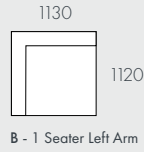

PROFILE

Soft

FILLING

Foam & Fiber

JOINING BRACKETS

Included

NOTES

As product specifications sometimes change, please confirm with your GlobeWest salesperson before placing your order. Please refer to website for care instructions

B - 1 Seater Left Arm

C - 1 Seater Right Arm

D - Corner

E - Left Chaise

F - Right Chaise

MODULAR OPTIONS

All dimensions shown are millimetres.

KEY	DESCRIPTION	PRODUCT CODE	WIDTH	DEPTH	HEIGHT
A	1 Seater Center	SOF-JUN-SIER1S-CTR	860	1120	740
B	1 Seater Left Arm	SOF-JUN-SIER1S-LFT	1130	1120	740
C	1 Seater Right Arm	SOF-JUN-SIER1S-RIT	1130	1120	740
D	Corner	SOF-JUN-SIER-CNR	1460	1460	740
E	Left Chaise	SOF-JUN-SIER-LFT-CHS	1250	1520	740
F	Right Chaise	SOF-JUN-SIER-RIT-CHS	1250	1250	740