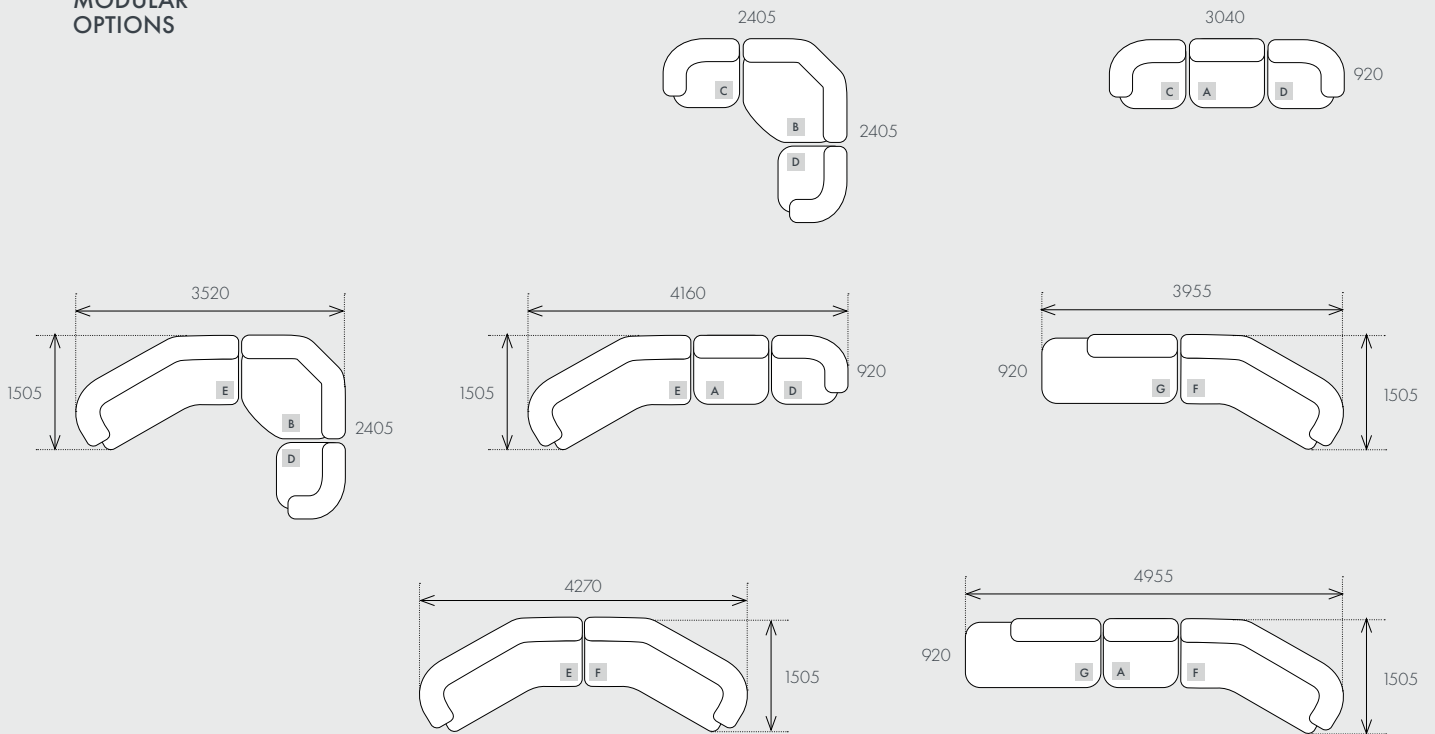

UPHOLSTERY COLOUR

UPHOLSTERY COLOUR	MATERIALS
Brunette*	100% Polyester
Soft Wheat	100% Polyester
Tawny	100% Polyester

DIMENSIONS

SEAT DEPTH	Various
SEAT HEIGHT	460mm
ARM HEIGHT	580mm
BACK HEIGHT	430mm

COVERS Non-Removable

Please refer to website for care instructions

Modulars are ordered as separate units available in left (LFT) or right (RIT) facing orientation. As you stand in front of the sofa, the arm will be on the left or right side of the modular component.

COMPONENTS

MODULAR OPTIONS

All dimensions shown are millimetres.

KEY	DESCRIPTION	PRODUCT CODE	WIDTH	DEPTH	HEIGHT
A	1 Seater Centre	SOF-JUN-PEB1S-CTR	1000	920	825
B	Corner Sofa	SOF-JUN-PEB-CNR	1385	1385	825
C	1 Seater Left Sofa	SOF-JUN-PEB1S-LFT	1020	920	825
D	1 Seater Right Sofa	SOF-JUN-PEB1S-RIT	1020	920	825
E	3 Seater Left Sofa	SOF-JUN-PEB3S-LFT	2450	1175	825
F	3 Seater Right Sofa	SOF-JUN-PEB3S-RIT	2450	1175	825
G	Left Chaise	SOF-JUN-PEB-LFT-CHS	1800	920	825
H	Right Chaise	SOF-JUN-PEB-RIT-CHS	1800	920	825
I	3 Seater Sofa	SOF-JUN-PEB3S	2575	1280	825