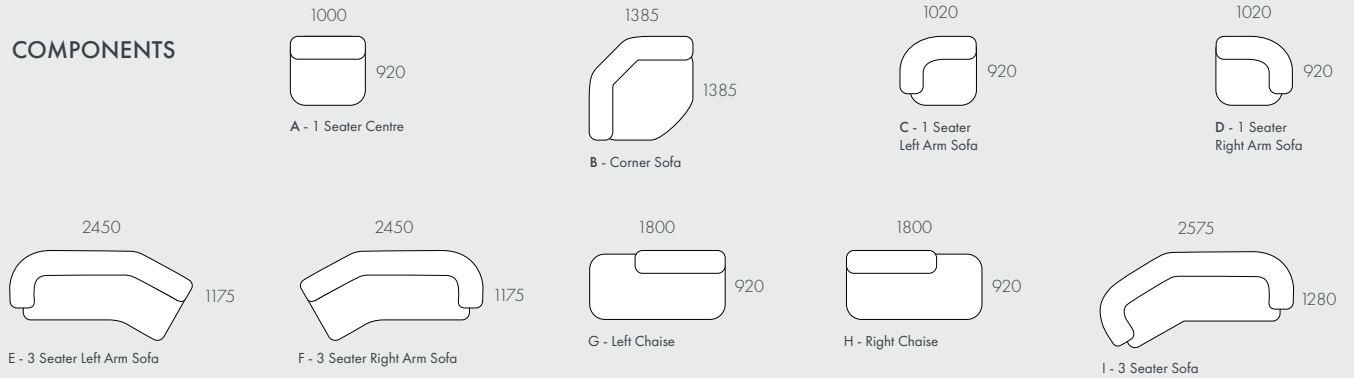

UPHOLSTERY COLOUR

UPHOLSTERY COLOUR	MATERIALS
Brunette*	100% Polyester
Soft Wheat	100% Polyester
Tawny	100% Polyester

DIMENSIONS

SEAT DEPTH	Various
SEAT HEIGHT	460mm
ARM HEIGHT	580mm
BACK HEIGHT	430mm

COVERS Non-Removable

Please refer to website for care instructions

Modulars are ordered as separate units available in left (LFT) or right (RIT) facing orientation. As you stand in front of the sofa, the arm will be on the left or right side of the modular component.

COMPONENTS

MODULAR OPTIONS

All dimensions shown are millimetres.

KEY	DESCRIPTION	PRODUCT CODE	WIDTH	DEPTH	HEIGHT
A	1 Seater Centre	SOF-JUN-PEB1S-CTR	1000	920	825
B	Corner Sofa	SOF-JUN-PEB-CNR	1385	1385	825
C	1 Seater Left Sofa	SOF-JUN-PEB1S-LFT	1020	920	825
D	1 Seater Right Sofa	SOF-JUN-PEB1S-RIT	1020	920	825
E	3 Seater Left Sofa	SOF-JUN-PEB3S-LFT	2450	1175	825
F	3 Seater Right Sofa	SOF-JUN-PEB3S-RIT	2450	1175	825
G	Left Chaise	SOF-JUN-PEB-LFT-CHS	1800	920	825
H	Right Chaise	SOF-JUN-PEB-RIT-CHS	1800	920	825
I	3 Seater Sofa	SOF-JUN-PEB3S	2575	1280	825