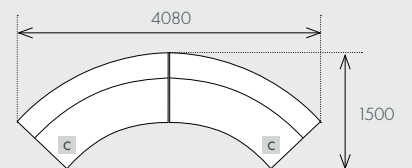

A - Corner Sofa

B - 1 Seater Center

C - 2 Seater Sofa

D - Ottoman

E - 3 Seater Sofa

F - 4 Seater Sofa

MODULAR OPTIONS

All dimensions shown are millimetres.

KEY	DESCRIPTION	PRODUCT CODE	WIDTH	DEPTH	HEIGHT
A	Corner Sofa	SOF-JUN-CLOUD-CNR	1190	1190	730
B	1 Seater Centre	SOF-JUN-CLOUD1S-CTR	890	930	730
C	Arc 2 Seater Sofa	SOF-JUN-CLOUD2S-ARC	2220	1070	730
D	Ottoman	SOF-JUN-CLOUD-OTT	880	900	420
E	3 Seater	SOF-JUN-CLOUD3S	2200	930	730
F	4 Seater	SOF-JUN-CLOUD4S	2600	930	730