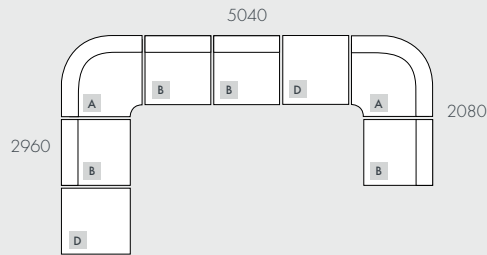

A - Corner Sofa

B - 1 Seater Center

C - 2 Seater Sofa

D - Ottoman

E - 3 Seater Sofa

F - 4 Seater Sofa

MODULAR OPTIONS

All dimensions shown are millimetres.

KEY	DESCRIPTION	PRODUCT CODE	WIDTH	DEPTH	HEIGHT
A	Corner Sofa	SOF-JUN-CLOUD-CNR	1190	1190	730
B	1 Seater Centre	SOF-JUN-CLOUD1S-CTR	890	930	730
C	Arc 2 Seater Sofa	SOF-JUN-CLOUD2S-ARC	2220	1070	730
D	Ottoman	SOF-JUN-CLOUD-OTT	880	900	420
E	3 Seater	SOF-JUN-CLOUD3S	2200	930	730
F	4 Seater	SOF-JUN-CLOUD4S	2600	930	730