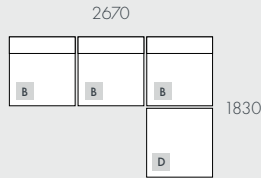

A - Corner Sofa

B - 1 Seater Center

C - 2 Seater Sofa

D - Ottoman

E - 3 Seater Sofa

F - 4 Seater Sofa

MODULAR OPTIONS

All dimensions shown are millimetres.

KEY	DESCRIPTION	PRODUCT CODE	WIDTH	DEPTH	HEIGHT
A	Corner Sofa	SOF-JUN-CLOUD-CNR	1190	1190	730
B	1 Seater Centre	SOF-JUN-CLOUD1S-CTR	890	930	730
C	Arc 2 Seater Sofa	SOF-JUN-CLOUD2S-ARC	2220	1070	730
D	Ottoman	SOF-JUN-CLOUD-OTT	880	900	420
E	3 Seater	SOF-JUN-CLOUD3S	2200	930	730
F	4 Seater	SOF-JUN-CLOUD4S	2600	930	730