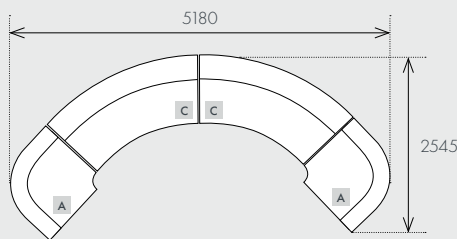

A - Corner Sofa

B - 1 Seater Center

C - 2 Seater Sofa

D - Ottoman

E - 3 Seater Sofa

F - 4 Seater Sofa

MODULAR OPTIONS

All dimensions shown are millimetres.

KEY	DESCRIPTION	PRODUCT CODE	WIDTH	DEPTH	HEIGHT
A	Corner Sofa	SOF-JUN-CLOUD-CNR	1190	1190	730
B	1 Seater Centre	SOF-JUN-CLOUD1S-CTR	890	930	730
C	Arc 2 Seater Sofa	SOF-JUN-CLOUD2S-ARC	2220	1070	730
D	Ottoman	SOF-JUN-CLOUD-OTT	880	900	420
E	3 Seater	SOF-JUN-CLOUD3S	2200	930	730
F	4 Seater	SOF-JUN-CLOUD4S	2600	930	730