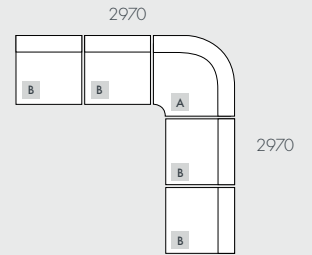

A - Corner Sofa

B - 1 Seater Center

C - 2 Seater Sofa

D - Ottoman

E - 3 Seater Sofa

F - 4 Seater Sofa

MODULAR OPTIONS

All dimensions shown are millimetres.

KEY	DESCRIPTION	PRODUCT CODE	WIDTH	DEPTH	HEIGHT
A	Corner Sofa	SOF-JUN-CLOUD-CNR	1190	1190	730
B	1 Seater Centre	SOF-JUN-CLOUD1S-CTR	890	930	730
C	Arc 2 Seater Sofa	SOF-JUN-CLOUD2S-ARC	2220	1070	730
D	Ottoman	SOF-JUN-CLOUD-OTT	880	900	420
E	3 Seater	SOF-JUN-CLOUD3S	2200	930	730
F	4 Seater	SOF-JUN-CLOUD4S	2600	930	730