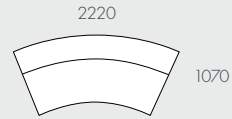

DIMENSIONS

WIDTHS	Various
DEPTH	Various
SEAT HEIGHT	410mm
BACK HEIGHT	730mm

COVERS	Non-Removable
--------	---------------

PROFILE	Medium
---------	--------

FILLING	Foam
---------	------

JOINING BRACKETS	Included
------------------	----------

A - Corner Sofa

B - 1 Seater Center

C - 2 Seater Sofa

D - Ottoman

E - 3 Seater Sofa

F - 4 Seater Sofa

MODULAR OPTIONS

All dimensions shown are millimetres.

KEY	DESCRIPTION	PRODUCT CODE	WIDTH	DEPTH	HEIGHT
A	Corner Sofa	SOF-JUN-CLOUD-CNR	1190	1190	730
B	1 Seater Centre	SOF-JUN-CLOUD1S-CTR	890	930	730
C	Arc 2 Seater Sofa	SOF-JUN-CLOUD2S-ARC	2220	1070	730
D	Ottoman	SOF-JUN-CLOUD-OTT	880	900	420
E	3 Seater	SOF-JUN-CLOUD3S	2200	930	730
F	4 Seater	SOF-JUN-CLOUD4S	2600	930	730