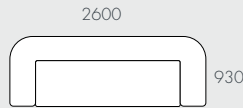

A - Corner Sofa

B - 1 Seater Center

C - 2 Seater Sofa

D - Ottoman

E - 3 Seater Sofa

F - 4 Seater Sofa

MODULAR OPTIONS

All dimensions shown are millimetres.

KEY	DESCRIPTION	PRODUCT CODE	WIDTH	DEPTH	HEIGHT
A	Corner Sofa	SOF-JUN-CLOUD-CNR	1190	1190	730
B	1 Seater Centre	SOF-JUN-CLOUD1S-CTR	890	930	730
C	Arc 2 Seater Sofa	SOF-JUN-CLOUD2S-ARC	2220	1070	730
D	Ottoman	SOF-JUN-CLOUD-OTT	880	900	420
E	3 Seater	SOF-JUN-CLOUD3S	2200	930	730
F	4 Seater	SOF-JUN-CLOUD4S	2600	930	730