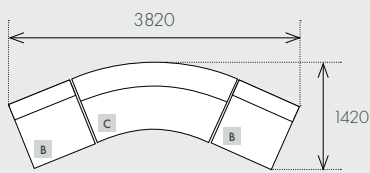

A - Corner Sofa

B - 1 Seater Center

C - 2 Seater Sofa

D - Ottoman

E - 3 Seater Sofa

F - 4 Seater Sofa

MODULAR OPTIONS

All dimensions shown are millimetres.

KEY	DESCRIPTION	PRODUCT CODE	WIDTH	DEPTH	HEIGHT
A	Corner Sofa	SOF-JUN-CLOUD-CNR	1190	1190	730
B	1 Seater Centre	SOF-JUN-CLOUD1S-CTR	890	930	730
C	Arc 2 Seater Sofa	SOF-JUN-CLOUD2S-ARC	2220	1070	730
D	Ottoman	SOF-JUN-CLOUD-OTT	880	900	420
E	3 Seater	SOF-JUN-CLOUD3S	2200	930	730
F	4 Seater	SOF-JUN-CLOUD4S	2600	930	730