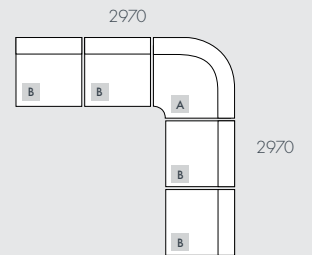

DIMENSIONS

WIDTHS	Various
DEPTH	Various
SEAT HEIGHT	410mm
BACK HEIGHT	730mm

COVERS

Non-Removable

PROFILE

Medium

FILLING

Foam

All dimensions shown are millimetres.

KEY	DESCRIPTION	PRODUCT CODE	WIDTH	DEPTH	HEIGHT
A	Corner Sofa	SOF-JUN-CLOUD-CNR	1190	1190	730
B	1 Seater Centre	SOF-JUN-CLOUD1S-CTR	890	930	730
C	Arc 2 Seater Sofa	SOF-JUN-CLOUD2S-ARC	2220	1070	730
D	Ottoman	SOF-JUN-CLOUD-OTT	880	900	420