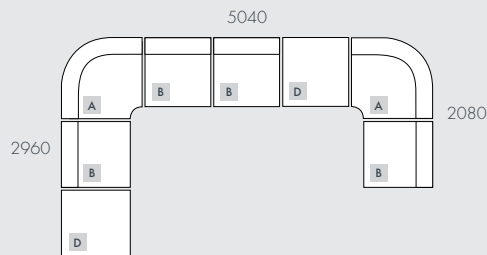

DIMENSIONS

WIDTHS	Various
DEPTH	Various
SEAT HEIGHT	410mm
BACK HEIGHT	730mm

COVERS

Non-Removable

PROFILE

Medium

FILLING

Foam

All dimensions shown are millimetres.

KEY	DESCRIPTION	PRODUCT CODE	WIDTH	DEPTH	HEIGHT
A	Corner Sofa	SOF-JUN-CLOUD-CNR	1190	1190	730
B	1 Seater Centre	SOF-JUN-CLOUD1S-CTR	890	930	730
C	Arc 2 Seater Sofa	SOF-JUN-CLOUD2S-ARC	2220	1070	730
D	Ottoman	SOF-JUN-CLOUD-OTT	880	900	420