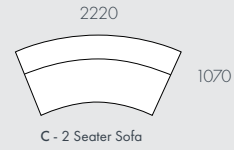

JUNO CLOUD

COMPONENTS