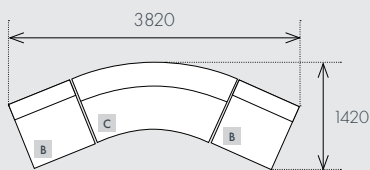

DIMENSIONS

WIDTHS	Various
DEPTH	Various
SEAT HEIGHT	410mm
BACK HEIGHT	730mm

COVERS

Non-Removable

PROFILE

Medium

FILLING

Foam

All dimensions shown are millimetres.

KEY	DESCRIPTION	PRODUCT CODE	WIDTH	DEPTH	HEIGHT
A	Corner Sofa	SOF-JUN-CLOUD-CNR	1190	1190	730
B	1 Seater Centre	SOF-JUN-CLOUD1S-CTR	890	930	730
C	Arc 2 Seater Sofa	SOF-JUN-CLOUD2S-ARC	2220	1070	730
D	Ottoman	SOF-JUN-CLOUD-OTT	880	900	420