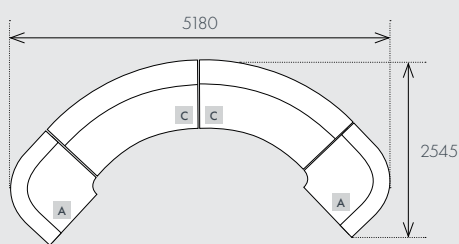

DIMENSIONS

WIDTHS	Various
DEPTH	Various
SEAT HEIGHT	410mm
BACK HEIGHT	730mm

COVERS

Non-Removable

PROFILE

Medium

FILLING

Foam

All dimensions shown are millimetres.

KEY	DESCRIPTION	PRODUCT CODE	WIDTH	DEPTH	HEIGHT
A	Corner Sofa	SOF-JUN-CLOUD-CNR	1190	1190	730
B	1 Seater Centre	SOF-JUN-CLOUD1S-CTR	890	930	730
C	Arc 2 Seater Sofa	SOF-JUN-CLOUD2S-ARC	2220	1070	730
D	Ottoman	SOF-JUN-CLOUD-OTT	880	900	420