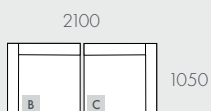

MODULAR EXAMPLES

All dimensions shown are millimetres.

KEY	DESCRIPTION	PRODUCT CODE	WIDTH	DEPTH	HEIGHT
A	1 Seater Centre	SOF-FEL-CRES1S-CTR	1000	1050	760
B	Corner Left Sofa	SOF-FEL-CRES-LFT-CNR	1050	1050	760
C	Corner Right Sofa	SOF-FEL-CRES-RIT-CNR	1050	1050	760
D	Ottoman	SOF-FEL-CRES-OTT	800	1000	400