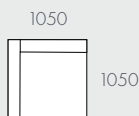

B - Corner Left Sofa