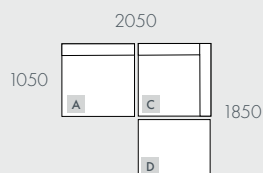

As product specifications sometimes change, please confirm with your GlobeWest salesperson before placing your order.

FELIX CREST

COMPONENTS

A - 1 Seater Centre

B - Corner Left Sofa

B - Corner Right Sofa

D - Ottoman

MODULAR EXAMPLES

All dimensions shown are millimetres.

KEY	DESCRIPTION	PRODUCT CODE	WIDTH	DEPTH	HEIGHT
A	1 Seater Centre	SOF-FEL-CRES1S-CTR	1000	1050	760
B	Corner Left Sofa	SOF-FEL-CRES-LFT-CNR	1050	1050	760
C	Corner Right Sofa	SOF-FEL-CRES-RIT-CNR	1050	1050	760
D	Ottoman	SOF-FEL-CRES-OTT	800	1000	400