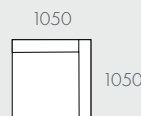

As product specifications sometimes change, please confirm with your GlobeWest salesperson before placing your order.

FELIX CREST

COMPONENTS

A - 1 Seater Centre

B - Corner Left Sofa

B - Corner Right Sofa

D - Ottoman

MODULAR EXAMPLES

All dimensions shown are millimetres.

KEY	DESCRIPTION	PRODUCT CODE	WIDTH	DEPTH	HEIGHT
A	1 Seater Centre	SOF-FEL-CRES1S-CTR	1000	1050	760
B	Corner Left Sofa	SOF-FEL-CRES-LFT-CNR	1050	1050	760
C	Corner Right Sofa	SOF-FEL-CRES-RIT-CNR	1050	1050	760
D	Ottoman	SOF-FEL-CRES-OTT	800	1000	400