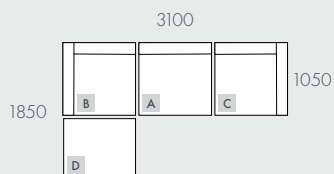

As product specifications sometimes change, please confirm with your GlobeWest salesperson before placing your order.

FELIX CREST

COMPONENTS

A - 1 Seater Centre

B - Corner Left Sofa

B - Corner Right Sofa

D - Ottoman

MODULAR EXAMPLES

All dimensions shown are millimetres.

KEY	DESCRIPTION	PRODUCT CODE	WIDTH	DEPTH	HEIGHT
A	1 Seater Centre	SOF-FEL-CRES1S-CTR	1000	1050	760
B	Corner Left Sofa	SOF-FEL-CRES-LFT-CNR	1050	1050	760
C	Corner Right Sofa	SOF-FEL-CRES-RIT-CNR	1050	1050	760
D	Ottoman	SOF-FEL-CRES-OTT	800	1000	400