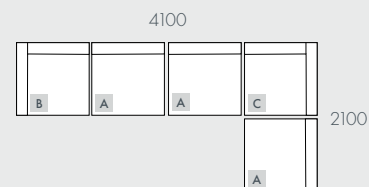

As product specifications sometimes change, please confirm with your GlobeWest salesperson before placing your order.

FELIX CREST

COMPONENTS

A - 1 Seater Centre

B - Corner Left Sofa

B - Corner Right Sofa

D - Ottoman

MODULAR EXAMPLES

All dimensions shown are millimetres.

KEY	DESCRIPTION	PRODUCT CODE	WIDTH	DEPTH	HEIGHT
A	1 Seater Centre	SOF-FEL-CRES1S-CTR	1000	1050	760
B	Corner Left Sofa	SOF-FEL-CRES-LFT-CNR	1050	1050	760
C	Corner Right Sofa	SOF-FEL-CRES-RIT-CNR	1050	1050	760
D	Ottoman	SOF-FEL-CRES-OTT	800	1000	400