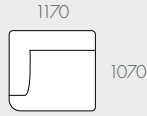

B - 1 Seater Left Arm Sofa