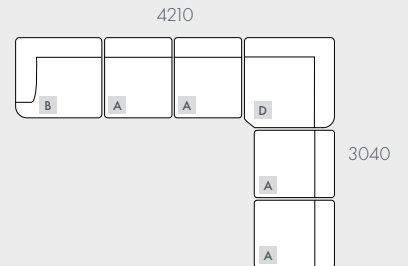

## COMPONENTS

A - 1 Seater Centre

B - 1 Seater Left Arm Sofa

C - 1 Seater Right Arm Sofa

D - Corner Sofa

## MODULAR EXAMPLES

All dimensions shown are millimetres.

KEY	DESCRIPTION	PRODUCT CODE	WIDTH	DEPTH	HEIGHT
A	1 Seater Centre	SOF-AIR-SLCH1S-CTR	920	1070	860
B	1 Seater Left Arm Sofa	SOF-AIR-SLCH1S-LFT	1170	1070	860
C	1 Seater Right Arm Sofa	SOF-AIR-SLCH1S-RIT	1170	1070	860
D	Corner Sofa	SOF-AIR-SLCH1S-CNR	1200	1200	860