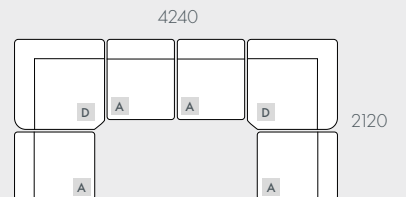

## COMPONENTS

A - 1 Seater Centre

B - 1 Seater Left Arm Sofa

C - 1 Seater Right Arm Sofa

D - Corner Sofa

## MODULAR EXAMPLES

All dimensions shown are millimetres.

KEY	DESCRIPTION	PRODUCT CODE	WIDTH	DEPTH	HEIGHT
A	1 Seater Centre	SOF-AIR-SLCH1S-CTR	920	1070	860
B	1 Seater Left Arm Sofa	SOF-AIR-SLCH1S-LFT	1170	1070	860
C	1 Seater Right Arm Sofa	SOF-AIR-SLCH1S-RIT	1170	1070	860
D	Corner Sofa	SOF-AIR-SLCH1S-CNR	1200	1200	860