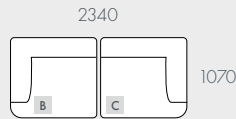

## COMPONENTS

A - 1 Seater Centre

B - 1 Seater Left Arm Sofa

C - 1 Seater Right Arm Sofa

D - Corner Sofa

## MODULAR EXAMPLES

All dimensions shown are millimetres.

KEY	DESCRIPTION	PRODUCT CODE	WIDTH	DEPTH	HEIGHT
A	1 Seater Centre	SOF-AIR-SLCH1S-CTR	920	1070	860
B	1 Seater Left Arm Sofa	SOF-AIR-SLCH1S-LFT	1170	1070	860
C	1 Seater Right Arm Sofa	SOF-AIR-SLCH1S-RIT	1170	1070	860
D	Corner Sofa	SOF-AIR-SLCH1S-CNR	1200	1200	860