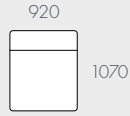

AIRLIE SLOUCH

COMPONENTS

A - 1 Seater Centre