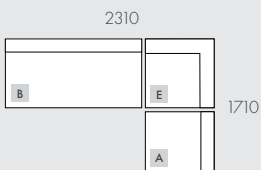

COMPONENTS

A - Sofa Chair

B - 2 Seater Sofa

C - 3 Seater Sofa

D - Round Corner Sofa

E - Corner Sofa

F - Ottoman

MODULAR OPTIONS

All dimensions shown are millimetres.

KEY	DESCRIPTION	PRODUCT CODE	WIDTH	DEPTH	HEIGHT
A	Sofa Chair	SOF-ETH-SLCH-1S	800	910	760
B	2 Seater Sofa	SOF-ETH-SLCH-2S	1400	910	760
C	3 Seater Sofa	SOF-ETH-SLCH-3S	2100	910	760
D	Round Corner Sofa	SOF-ETH-SLCH-CNR-RD	1680	910	760
E	Corner Sofa	SOF-ETH-SLCH-CNR	1200	1200	760
F	Ottoman	SOF-ETH-SLCH-OTT	700	700	430