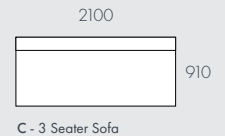

C - 3 Seater Sofa