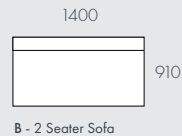

B - 2 Seater Sofa