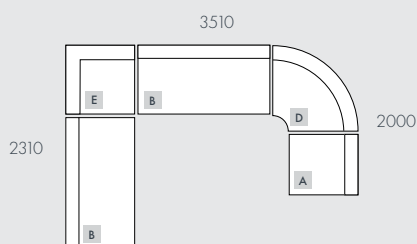

COMPONENTS

A - Sofa Chair

B - 2 Seater Sofa

C - 3 Seater Sofa

D - Round Corner Sofa

E - Corner Sofa

F - Ottoman

MODULAR OPTIONS

All dimensions shown are millimetres.

KEY	DESCRIPTION	PRODUCT CODE	WIDTH	DEPTH	HEIGHT
A	Sofa Chair	SOF-ETH-SLCH-1S	800	910	760
B	2 Seater Sofa	SOF-ETH-SLCH-2S	1400	910	760
C	3 Seater Sofa	SOF-ETH-SLCH-3S	2100	910	760
D	Round Corner Sofa	SOF-ETH-SLCH-CNR-RD	1680	910	760
E	Corner Sofa	SOF-ETH-SLCH-CNR	1200	1200	760
F	Ottoman	SOF-ETH-SLCH-OTT	700	700	430