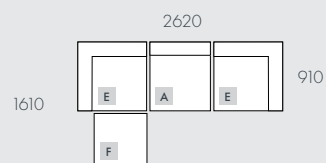

COMPONENTS

A - Sofa Chair

B - 2 Seater Sofa

C - 3 Seater Sofa

D - Round Corner Sofa

E - Corner Sofa

F - Ottoman

MODULAR OPTIONS

All dimensions shown are millimetres.

KEY	DESCRIPTION	PRODUCT CODE	WIDTH	DEPTH	HEIGHT
A	Sofa Chair	SOF-ETH-SLCH-1S	800	910	760
B	2 Seater Sofa	SOF-ETH-SLCH-2S	1400	910	760
C	3 Seater Sofa	SOF-ETH-SLCH-3S	2100	910	760
D	Round Corner Sofa	SOF-ETH-SLCH-CNR-RD	1680	910	760
E	Corner Sofa	SOF-ETH-SLCH-CNR	1200	1200	760
F	Ottoman	SOF-ETH-SLCH-OTT	700	700	430