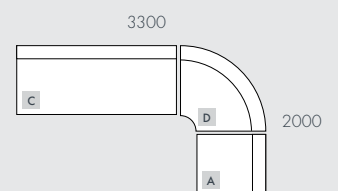

COMPONENTS

A - Sofa Chair

B - 2 Seater Sofa

C - 3 Seater Sofa

D - Round Corner Sofa

E - Corner Sofa

F - Ottoman

MODULAR OPTIONS

All dimensions shown are millimetres.

KEY	DESCRIPTION	PRODUCT CODE	WIDTH	DEPTH	HEIGHT
A	Sofa Chair	SOF-ETH-SLCH-1S	800	910	760
B	2 Seater Sofa	SOF-ETH-SLCH-2S	1400	910	760
C	3 Seater Sofa	SOF-ETH-SLCH-3S	2100	910	760
D	Round Corner Sofa	SOF-ETH-SLCH-CNR-RD	1680	910	760
E	Corner Sofa	SOF-ETH-SLCH-CNR	1200	1200	760
F	Ottoman	SOF-ETH-SLCH-OTT	700	700	430