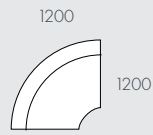

COMPONENTS

A - Sofa Chair

B - 2 Seater Sofa

C - 3 Seater Sofa

D - Round Corner Sofa

E - Corner Sofa

F - Ottoman

MODULAR OPTIONS

All dimensions shown are millimetres.

KEY	DESCRIPTION	PRODUCT CODE	WIDTH	DEPTH	HEIGHT
A	Sofa Chair	SOF-ETH-SLCH-1S	800	910	760
B	2 Seater Sofa	SOF-ETH-SLCH-2S	1400	910	760
C	3 Seater Sofa	SOF-ETH-SLCH-3S	2100	910	760
D	Round Corner Sofa	SOF-ETH-SLCH-CNR-RD	1680	910	760
E	Corner Sofa	SOF-ETH-SLCH-CNR	1200	1200	760
F	Ottoman	SOF-ETH-SLCH-OTT	700	700	430