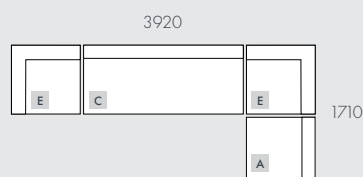

COMPONENTS

A - Sofa Chair

B - 2 Seater Sofa

C - 3 Seater Sofa

D - Round Corner Sofa

E - Corner Sofa

F - Ottoman

MODULAR OPTIONS

All dimensions shown are millimetres.

KEY	DESCRIPTION	PRODUCT CODE	WIDTH	DEPTH	HEIGHT
A	Sofa Chair	SOF-ETH-SLCH-1S	800	910	760
B	2 Seater Sofa	SOF-ETH-SLCH-2S	1400	910	760
C	3 Seater Sofa	SOF-ETH-SLCH-3S	2100	910	760
D	Round Corner Sofa	SOF-ETH-SLCH-CNR-RD	1680	910	760
E	Corner Sofa	SOF-ETH-SLCH-CNR	1200	1200	760
F	Ottoman	SOF-ETH-SLCH-OTT	700	700	430