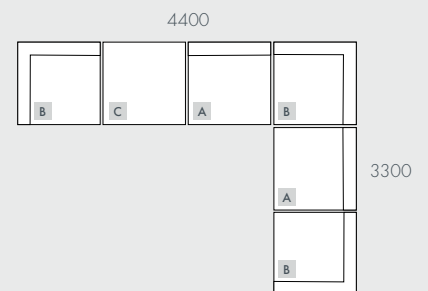

As product specifications sometimes change, please confirm with your GlobeWest salesperson before placing your order.

MADRID RETREAT

COMPONENTS

A - 1 Seater Centre

B - Corner Sofa

C - Ottoman

MODULAR EXAMPLES

All dimensions shown are millimetres.

KEY	DESCRIPTION	PRODUCT CODE	WIDTH	DEPTH	HEIGHT
A	1 Seater Centre	SOF-MAD-RET1S-CTR	1100	1100	820
B	Corner Sofa	SOF-MAD-RET-CNR	1100	1100	820
C	Ottoman	SOF-MAD-RET-OTT	1100	1100	490