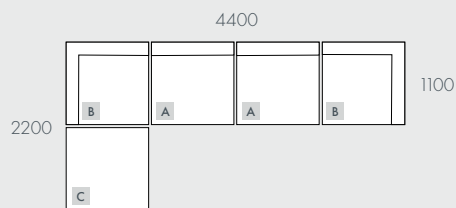

UPHOLSTERY COLOUR

MATERIALS

Cloud Linen Weave	80% Viscose, 20% Linen
Dove Linen Weave	80% Viscose, 20% Linen
Oat Linen Weave	80% Viscose, 20% Linen

DIMENSIONS

WIDTHS	1100mm
DEPTH	Various
SEAT HEIGHT	490mm
ARM HEIGHT	780mm

As product specifications sometimes change, please confirm with your GlobeWest salesperson before placing your order.

MADRID RETREAT

COMPONENTS

A - 1 Seater Centre

B - Corner Sofa

C - Ottoman

MODULAR EXAMPLES

All dimensions shown are millimetres.

KEY	DESCRIPTION	PRODUCT CODE	WIDTH	DEPTH	HEIGHT
A	1 Seater Centre	SOF-MAD-RET1S-CTR	1100	1100	820
B	Corner Sofa	SOF-MAD-RET-CNR	1100	1100	820
C	Ottoman	SOF-MAD-RET-OTT	1100	1100	490