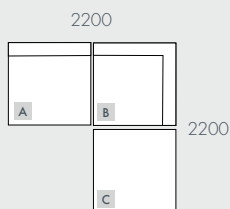

UPHOLSTERY COLOUR

MATERIALS

Cloud Linen Weave	80% Viscose, 20% Linen
Dove Linen Weave	80% Viscose, 20% Linen
Oat Linen Weave	80% Viscose, 20% Linen

DIMENSIONS

WIDTHS	1100mm
DEPTH	Various
SEAT HEIGHT	490mm
ARM HEIGHT	780mm

As product specifications sometimes change, please confirm with your GlobeWest salesperson before placing your order.

MADRID RETREAT

COMPONENTS

A - 1 Seater Centre

B - Corner Sofa

C - Ottoman

MODULAR EXAMPLES

All dimensions shown are millimetres.

KEY	DESCRIPTION	PRODUCT CODE	WIDTH	DEPTH	HEIGHT
A	1 Seater Centre	SOF-MAD-RET1S-CTR	1100	1100	820
B	Corner Sofa	SOF-MAD-RET-CNR	1100	1100	820
C	Ottoman	SOF-MAD-RET-OTT	1100	1100	490