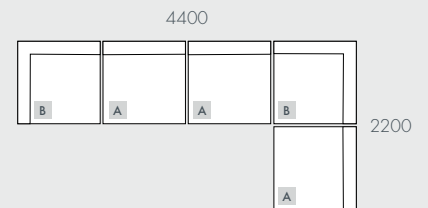

As product specifications sometimes change, please confirm with your GlobeWest salesperson before placing your order.

MADRID RETREAT

COMPONENTS

A - 1 Seater Centre

B - Corner Sofa

C - Ottoman

MODULAR EXAMPLES

All dimensions shown are millimetres.

KEY	DESCRIPTION	PRODUCT CODE	WIDTH	DEPTH	HEIGHT
A	1 Seater Centre	SOF-MAD-RET1S-CTR	1100	1100	820
B	Corner Sofa	SOF-MAD-RET-CNR	1100	1100	820
C	Ottoman	SOF-MAD-RET-OTT	1100	1100	490