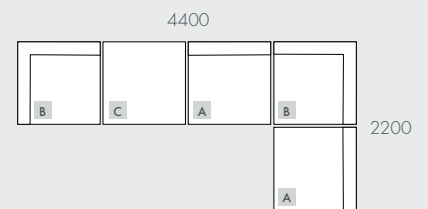

As product specifications sometimes change, please confirm with your GlobeWest salesperson before placing your order.

MADRID RETREAT

COMPONENTS

A - 1 Seater Centre

B - Corner Sofa

C - Ottoman

MODULAR EXAMPLES

All dimensions shown are millimetres.

KEY	DESCRIPTION	PRODUCT CODE	WIDTH	DEPTH	HEIGHT
A	1 Seater Centre	SOF-MAD-RET1S-CTR	1100	1100	820
B	Corner Sofa	SOF-MAD-RET-CNR	1100	1100	820
C	Ottoman	SOF-MAD-RET-OTT	1100	1100	490