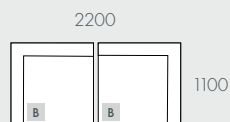

All dimensions shown are millimetres.

KEY	DESCRIPTION	PRODUCT CODE	WIDTH	DEPTH	HEIGHT
A	1 Seater Centre	SOF-MAD-RET1S-CTR	1100	1100	820
B	Corner Sofa	SOF-MAD-RET-CNR	1100	1100	820
C	Ottoman	SOF-MAD-RET-OTT	1100	1100	490