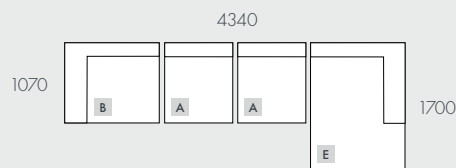

## COMPONENTS

A - 1 Seater Centre

B - 1 Seater Left Arm

C - 1 Seater Right Arm

D - Left Chaise

E - Right Chaise

## MODULAR OPTIONS

All dimensions shown are millimetres.

KEY	DESCRIPTION	PRODUCT CODE	WIDTH	DEPTH	HEIGHT	CUSHION CONFIG.
A	1 Seater Centre	SOF-MAD-FOLD1S-CTR	910	1070	630	N/A
B	1 Seater Left Arm	SOF-MAD-FOLD1S-LFT	1260	1070	630	1x Scatter Cushion
C	1 Seater Right Arm	SOF-MAD-FOLD1S-RIT	1260	1070	630	1x Scatter Cushion
D	Left Chaise	SOF-MAD-FOLD-LFT-CHS	1260	1700	630	1x Scatter Cushion
E	Right Chaise	SOF-MAD-FOLD-RIT-CHS	1260	1700	630	1x Scatter Cushion