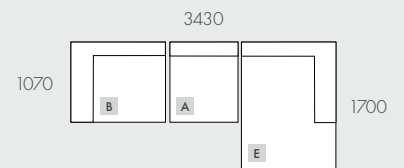

## COMPONENTS

A - 1 Seater Centre

B - 1 Seater Left Arm

C - 1 Seater Right Arm

D - Left Chaise

E - Right Chaise

## MODULAR OPTIONS

All dimensions shown are millimetres.

KEY	DESCRIPTION	PRODUCT CODE	WIDTH	DEPTH	HEIGHT	CUSHION CONFIG.
A	1 Seater Centre	SOF-MAD-FOLD1S-CTR	910	1070	630	N/A
B	1 Seater Left Arm	SOF-MAD-FOLD1S-LFT	1260	1070	630	1x Scatter Cushion
C	1 Seater Right Arm	SOF-MAD-FOLD1S-RIT	1260	1070	630	1x Scatter Cushion
D	Left Chaise	SOF-MAD-FOLD-LFT-CHS	1260	1700	630	1x Scatter Cushion
E	Right Chaise	SOF-MAD-FOLD-RIT-CHS	1260	1700	630	1x Scatter Cushion