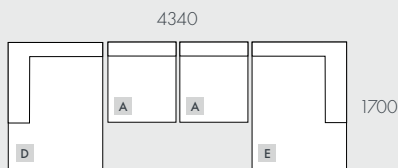

## COMPONENTS

A - 1 Seater Centre

B - 1 Seater Left Arm

C - 1 Seater Right Arm

D - Left Chaise

E - Right Chaise

## MODULAR OPTIONS

All dimensions shown are millimetres.

KEY	DESCRIPTION	PRODUCT CODE	WIDTH	DEPTH	HEIGHT	CUSHION CONFIG.
A	1 Seater Centre	SOF-MAD-FOLD1S-CTR	910	1070	630	N/A
B	1 Seater Left Arm	SOF-MAD-FOLD1S-LFT	1260	1070	630	1x Scatter Cushion
C	1 Seater Right Arm	SOF-MAD-FOLD1S-RIT	1260	1070	630	1x Scatter Cushion
D	Left Chaise	SOF-MAD-FOLD-LFT-CHS	1260	1700	630	1x Scatter Cushion
E	Right Chaise	SOF-MAD-FOLD-RIT-CHS	1260	1700	630	1x Scatter Cushion