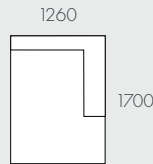

## COMPONENTS

A - 1 Seater Centre

B - 1 Seater Left Arm

C - 1 Seater Right Arm

D - Left Chaise

E - Right Chaise

## MODULAR OPTIONS

All dimensions shown are millimetres.

KEY	DESCRIPTION	PRODUCT CODE	WIDTH	DEPTH	HEIGHT	CUSHION CONFIG.
A	1 Seater Centre	SOF-MAD-FOLD1S-CTR	910	1070	630	N/A
B	1 Seater Left Arm	SOF-MAD-FOLD1S-LFT	1260	1070	630	1x Scatter Cushion
C	1 Seater Right Arm	SOF-MAD-FOLD1S-RIT	1260	1070	630	1x Scatter Cushion
D	Left Chaise	SOF-MAD-FOLD-LFT-CHS	1260	1700	630	1x Scatter Cushion
E	Right Chaise	SOF-MAD-FOLD-RIT-CHS	1260	1700	630	1x Scatter Cushion