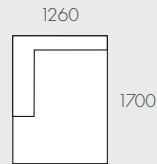

## COMPONENTS

A - 1 Seater Centre

B - 1 Seater Left Arm

C - 1 Seater Right Arm

D - Left Chaise

E - Right Chaise

## MODULAR OPTIONS

All dimensions shown are millimetres.

KEY	DESCRIPTION	PRODUCT CODE	WIDTH	DEPTH	HEIGHT	CUSHION CONFIG.
A	1 Seater Centre	SOF-MAD-FOLD1S-CTR	910	1070	630	N/A
B	1 Seater Left Arm	SOF-MAD-FOLD1S-LFT	1260	1070	630	1x Scatter Cushion
C	1 Seater Right Arm	SOF-MAD-FOLD1S-RIT	1260	1070	630	1x Scatter Cushion
D	Left Chaise	SOF-MAD-FOLD-LFT-CHS	1260	1700	630	1x Scatter Cushion
E	Right Chaise	SOF-MAD-FOLD-RIT-CHS	1260	1700	630	1x Scatter Cushion