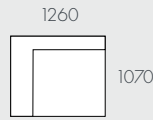

B - 1 Seater Left Arm