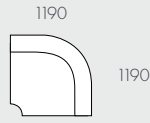

JUNO CLOUD

COMPONENTS

A - Corner Sofa