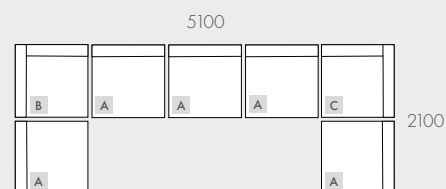

B - Corner Left Sofa

C - Corner Right Sofa

MODULAR EXAMPLES

All dimensions shown are millimetres.

KEY	DESCRIPTION	PRODUCT CODE	WIDTH	DEPTH	HEIGHT
A	1 Seater Centre	SOF-FEL-CRES1S-CTR	1000	1050	760
B	Corner Left Sofa	SOF-FEL-CRES-LFT-CNR	1050	1050	760
C	Corner Right Sofa	SOF-FEL-CRES-RIT-CNR	1050	1050	760