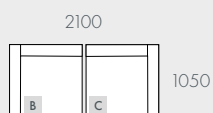

B - Corner Left Sofa

C - Corner Right Sofa

MODULAR EXAMPLES

All dimensions shown are millimetres.

KEY	DESCRIPTION	PRODUCT CODE	WIDTH	DEPTH	HEIGHT
A	1 Seater Centre	SOF-FEL-CRES1S-CTR	1000	1050	760
B	Corner Left Sofa	SOF-FEL-CRES-LFT-CNR	1050	1050	760
C	Corner Right Sofa	SOF-FEL-CRES-RIT-CNR	1050	1050	760