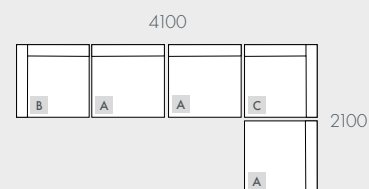

B - Corner Left Sofa

C - Corner Right Sofa

MODULAR EXAMPLES

All dimensions shown are millimetres.

KEY	DESCRIPTION	PRODUCT CODE	WIDTH	DEPTH	HEIGHT
A	1 Seater Centre	SOF-FEL-CRES1S-CTR	1000	1050	760
B	Corner Left Sofa	SOF-FEL-CRES-LFT-CNR	1050	1050	760
C	Corner Right Sofa	SOF-FEL-CRES-RIT-CNR	1050	1050	760