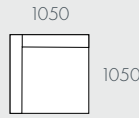

DIMENSIONS	
DEPTH	1050mm
SEAT HEIGHT	430mm
ARM HEIGHT	760mm

COVERS Non-Removable

PROFILE Medium

FILLING Feather & Fibre

JOINING BRACKETS Included

UPHOLSTERY COLOURS

Auburn Weave (AUBW)

Cloud Speckle (CLSP)

Moonbeam (MOONB)

Olive Leaf (OLF)

NOTES

As product specifications sometimes change, please confirm with your GlobeWest salesperson before placing your order.

Please refer to website for care instructions

Modulars are ordered as separate units available in left (LFT) or right (RIT) facing orientation. As you stand in front of the sofa, the arm will be on the left or right side of the modular component.

FELIX CREST

COMPONENTS

A - 1 Seater Centre

B - Corner Left Sofa

B - Corner Right Sofa

D - Ottoman

MODULAR EXAMPLES

All dimensions shown are millimetres.