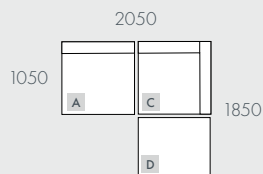

Moonbeam (MOONB)

Olive Leaf (OLF)

NOTES

As product specifications sometimes change, please confirm with your GlobeWest salesperson before placing your order.

Please refer to website for care instructions

Modulars are ordered as separate units available in left (LFT) or right (RIT) facing orientation. As you stand in front of the sofa, the arm will be on the left or right side of the modular component.

FELIX CREST

COMPONENTS

A - 1 Seater Centre

B - Corner Left Sofa

B - Corner Right Sofa

D - Ottoman

MODULAR EXAMPLES

All dimensions shown are millimetres.

KEY	DESCRIPTION	PRODUCT CODE	WIDTH	DEPTH	HEIGHT	CUSHION CONFIG.
A	1 Seater Centre	SOF-FEL-CRES-1S-CTR	1000	1050	760	1x Bolster Cushion 1x Scatter Cushion
B	Corner Left Sofa	SOF-FEL-CRES-LFT-CNR	1050	1050	760	1x Bolster Cushion 1x Scatter Cushion
C	Corner Right Sofa	SOF-FEL-CRES-RIT-CNR	1050	1050	760	1x Bolster Cushion 1x Scatter Cushion
D	Ottoman	SOF-FEL-CRES-OTT	800	1000	400	N/A