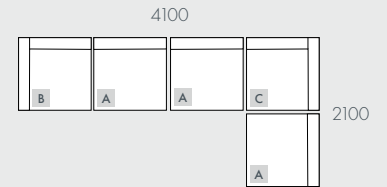

FELIX CREST

COMPONENTS

A - 1 Seater Centre

B - Corner Left Sofa

B - Corner Right Sofa

D - Ottoman

MODULAR EXAMPLES

All dimensions shown are millimetres.