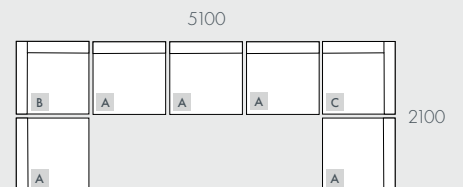

FELIX CREST

COMPONENTS

A - 1 Seater Centre

B - Corner Left Sofa

B - Corner Right Sofa

D - Ottoman

MODULAR EXAMPLES

All dimensions shown are millimetres.

KEY	DESCRIPTION	PRODUCT CODE	WIDTH	DEPTH	HEIGHT	CUSHION CONFIG.
A	1 Seater Centre	SOF-FEL-CRES-1S-CTR	1000	1050	760	1x Bolster Cushion 1x Scatter Cushion
B	Corner Left Sofa	SOF-FEL-CRES-LFT-CNR	1050	1050	760	1x Bolster Cushion 1x Scatter Cushion
C	Corner Right Sofa	SOF-FEL-CRES-RIT-CNR	1050	1050	760	1x Bolster Cushion 1x Scatter Cushion
D	Ottoman	SOF-FEL-CRES-OTT	800	1000	400	N/A