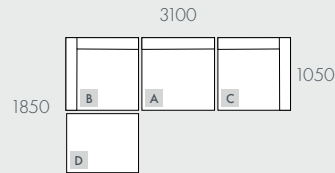

FELIX CREST

COMPONENTS

A - 1 Seater Centre

B - Corner Left Sofa

B - Corner Right Sofa

D - Ottoman

MODULAR EXAMPLES

All dimensions shown are millimetres.

KEY	DESCRIPTION	PRODUCT CODE	WIDTH	DEPTH	HEIGHT	CUSHION CONFIG.
A	1 Seater Centre	SOF-FEL-CRES-1S-CTR	1000	1050	760	1x Bolster Cushion 1x Scatter Cushion
B	Corner Left Sofa	SOF-FEL-CRES-LFT-CNR	1050	1050	760	1x Bolster Cushion 1x Scatter Cushion
C	Corner Right Sofa	SOF-FEL-CRES-RIT-CNR	1050	1050	760	1x Bolster Cushion 1x Scatter Cushion
D	Ottoman	SOF-FEL-CRES-OTT	800	1000	400	N/A