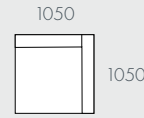

DIMENSIONS	
DEPTH	1050mm
SEAT HEIGHT	430mm
ARM HEIGHT	760mm

COVERS Non-Removable

PROFILE Medium

FILLING Feather & Fibre

JOINING BRACKETS Included

UPHOLSTERY COLOURS

Auburn Weave (AUBW)

Cloud Speckle (CLSP)

FELIX CREST

COMPONENTS

A - 1 Seater Centre

B - Corner Left Sofa

B - Corner Right Sofa

D - Ottoman

MODULAR EXAMPLES

All dimensions shown are millimetres.

KEY	DESCRIPTION	PRODUCT CODE	WIDTH	DEPTH	HEIGHT	CUSHION CONFIG.
A	1 Seater Centre	SOF-FEL-CRES-1S-CTR	1000	1050	760	1x Bolster Cushion 1x Scatter Cushion
B	Corner Left Sofa	SOF-FEL-CRES-LFT-CNR	1050	1050	760	1x Bolster Cushion 1x Scatter Cushion
C	Corner Right Sofa	SOF-FEL-CRES-RIT-CNR	1050	1050	760	1x Bolster Cushion 1x Scatter Cushion
D	Ottoman	SOF-FEL-CRES-OTT	800	1000	400	N/A