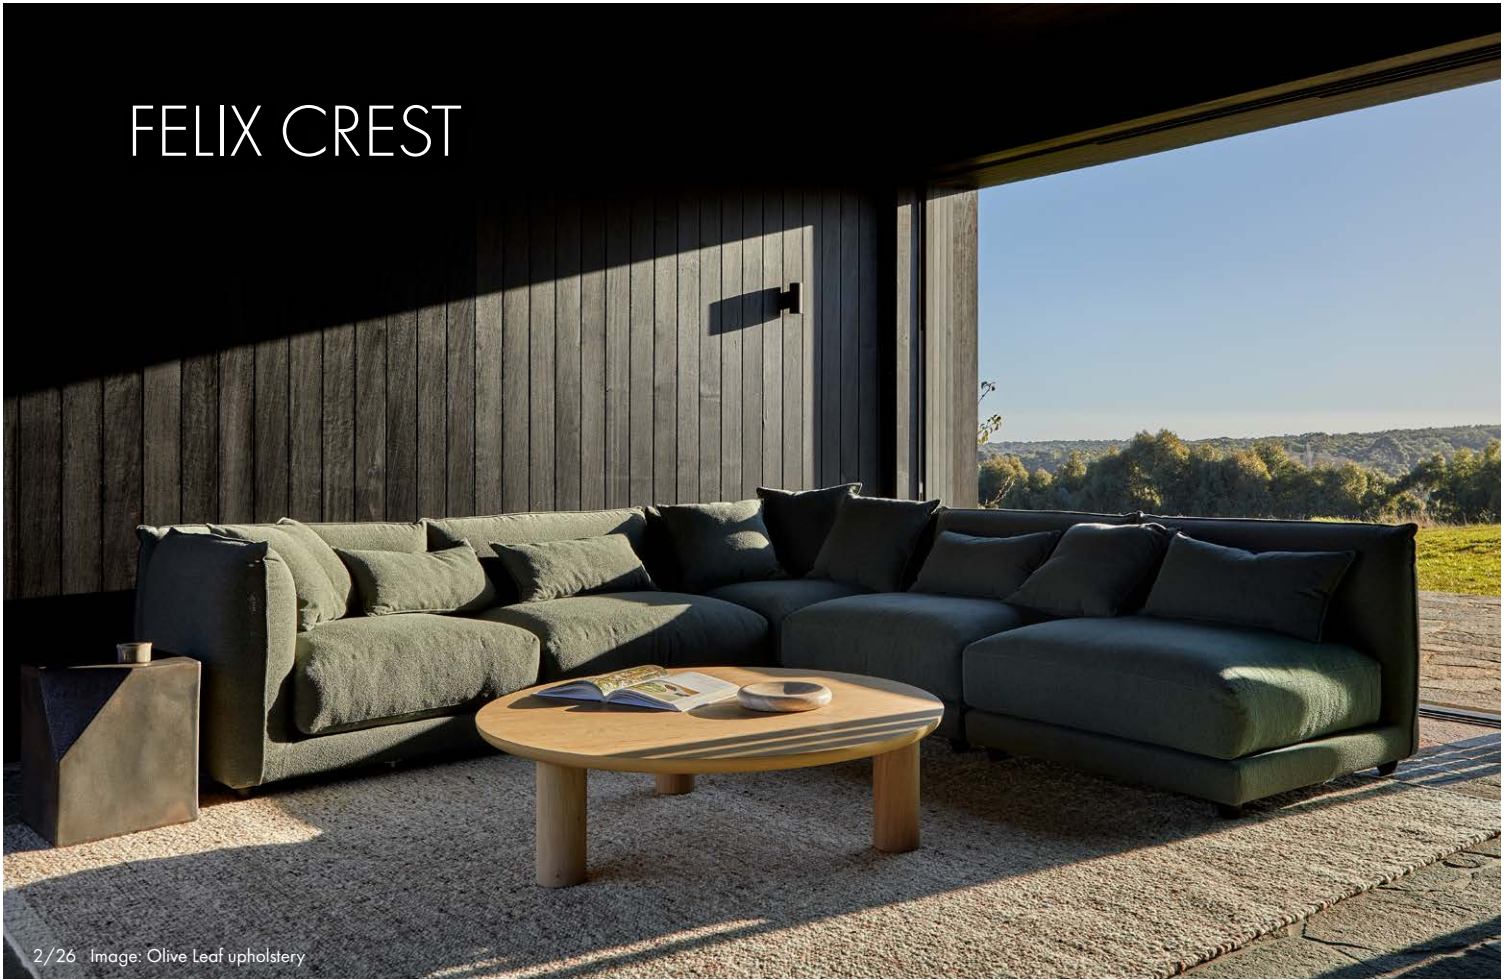

FELIX CREST

2/26 Image: Olive Leaf upholstery

Pairing tailored upholstery with a streamlined, low-profile silhouette, the Felix Crest offers sleek, functional and supportive relaxation.

UPHOLSTERY COLOUR	MATERIALS	LEG COLOUR
Auburn Weave	100% Polyester	Black
Cloud Speckle	100% Polyester	Black
Moonbeam	100% Polyester	Black
Olive Leaf	100% Polyester	Black

DIMENSIONS	
DEPTH	1050mm
SEAT HEIGHT	430mm
ARM HEIGHT	760mm

COVERS Non-Removable

PROFILE Medium

FILLING Feather & Fibre

JOINING BRACKETS Included

UPHOLSTERY COLOURS

Auburn Weave (AUBW)

Cloud Speckle (CLSP)

Moonbeam (MOONB)

Olive Leaf (OLF)

NOTES

As product specifications sometimes change, please confirm with your GlobeWest salesperson before placing your order.

Please refer to website for care instructions

Modulars are ordered as separate units available in left (LFT) or right (RIT) facing orientation. As you stand in front of the sofa, the arm will be on the left or right side of the modular component.